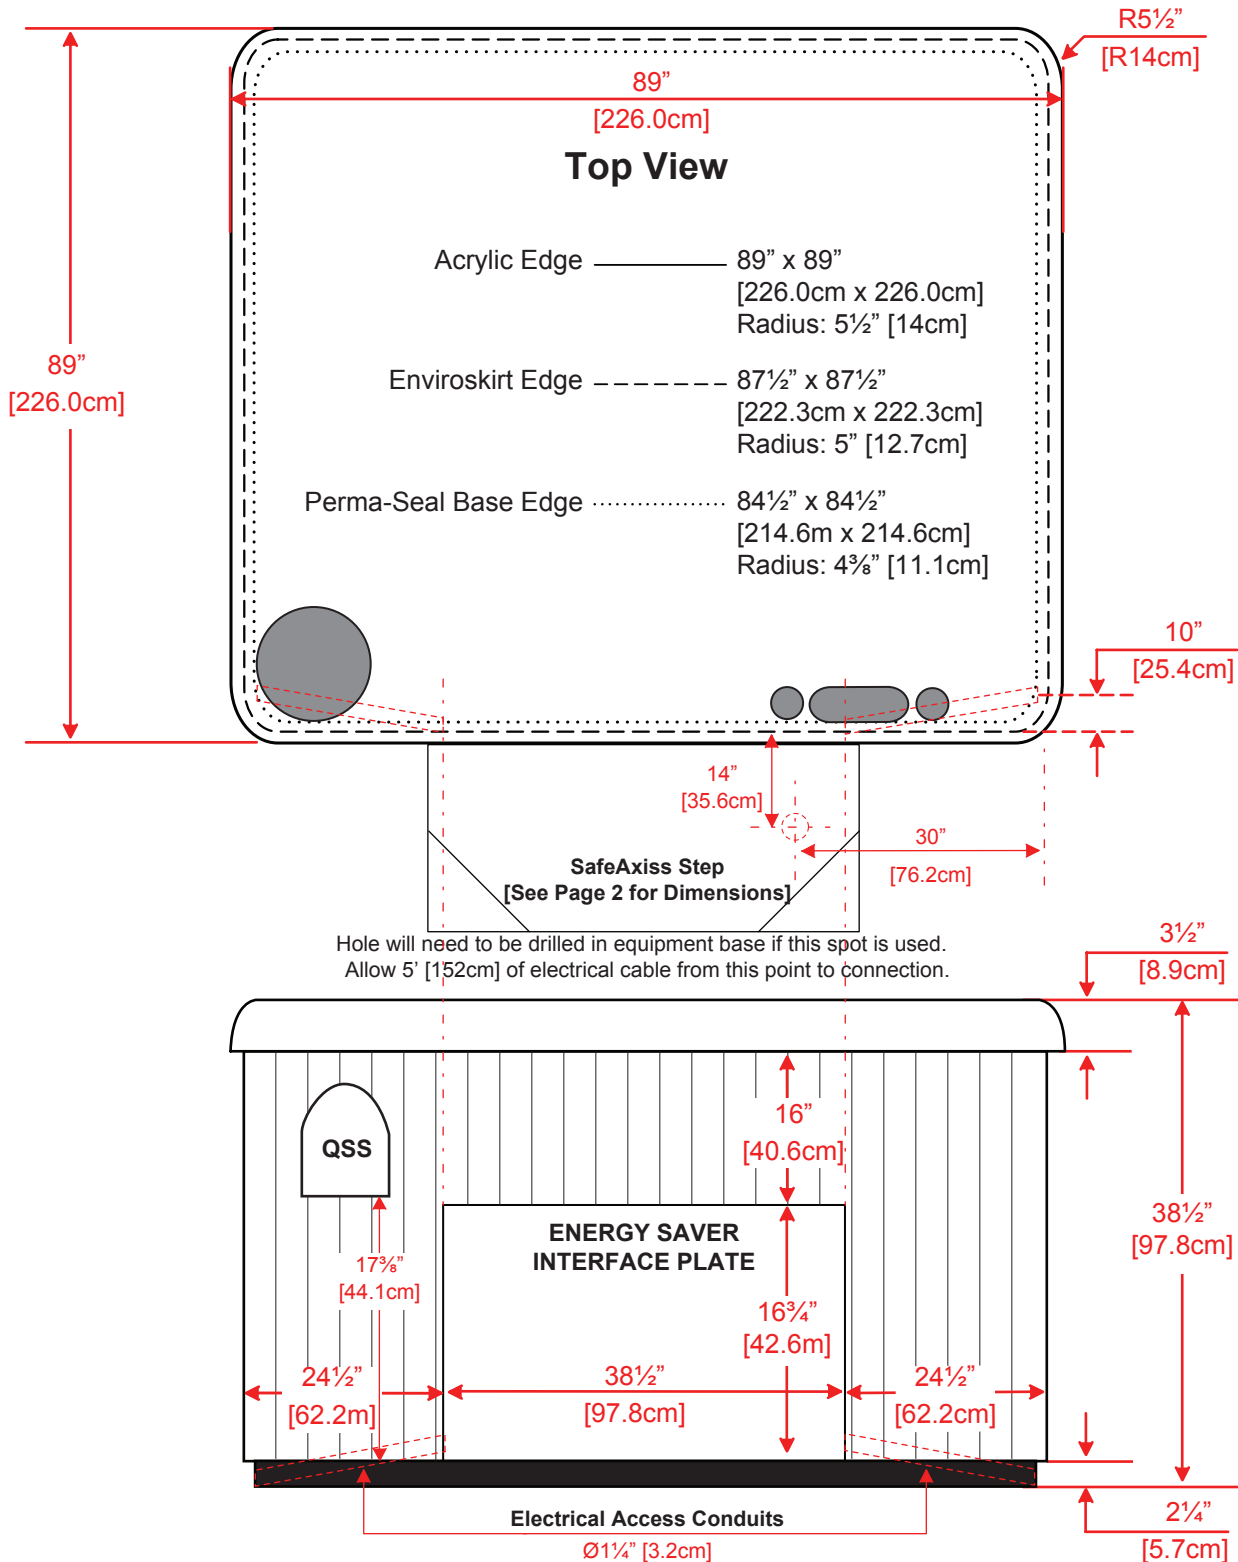

# BEACHCOMBER HOT TUB EXTERIOR DIMENSIONS

# 750 HYBRID

\* All dimensions are approximate and vary from hot tub to hot tub. For custom applications, all dimensions should be verified with your local store. Dimensions represented above apply to all hot tubs manufactured on or after November 1, 2013.

# SAFEAXISS STEP EXTERIOR DIMENSIONS