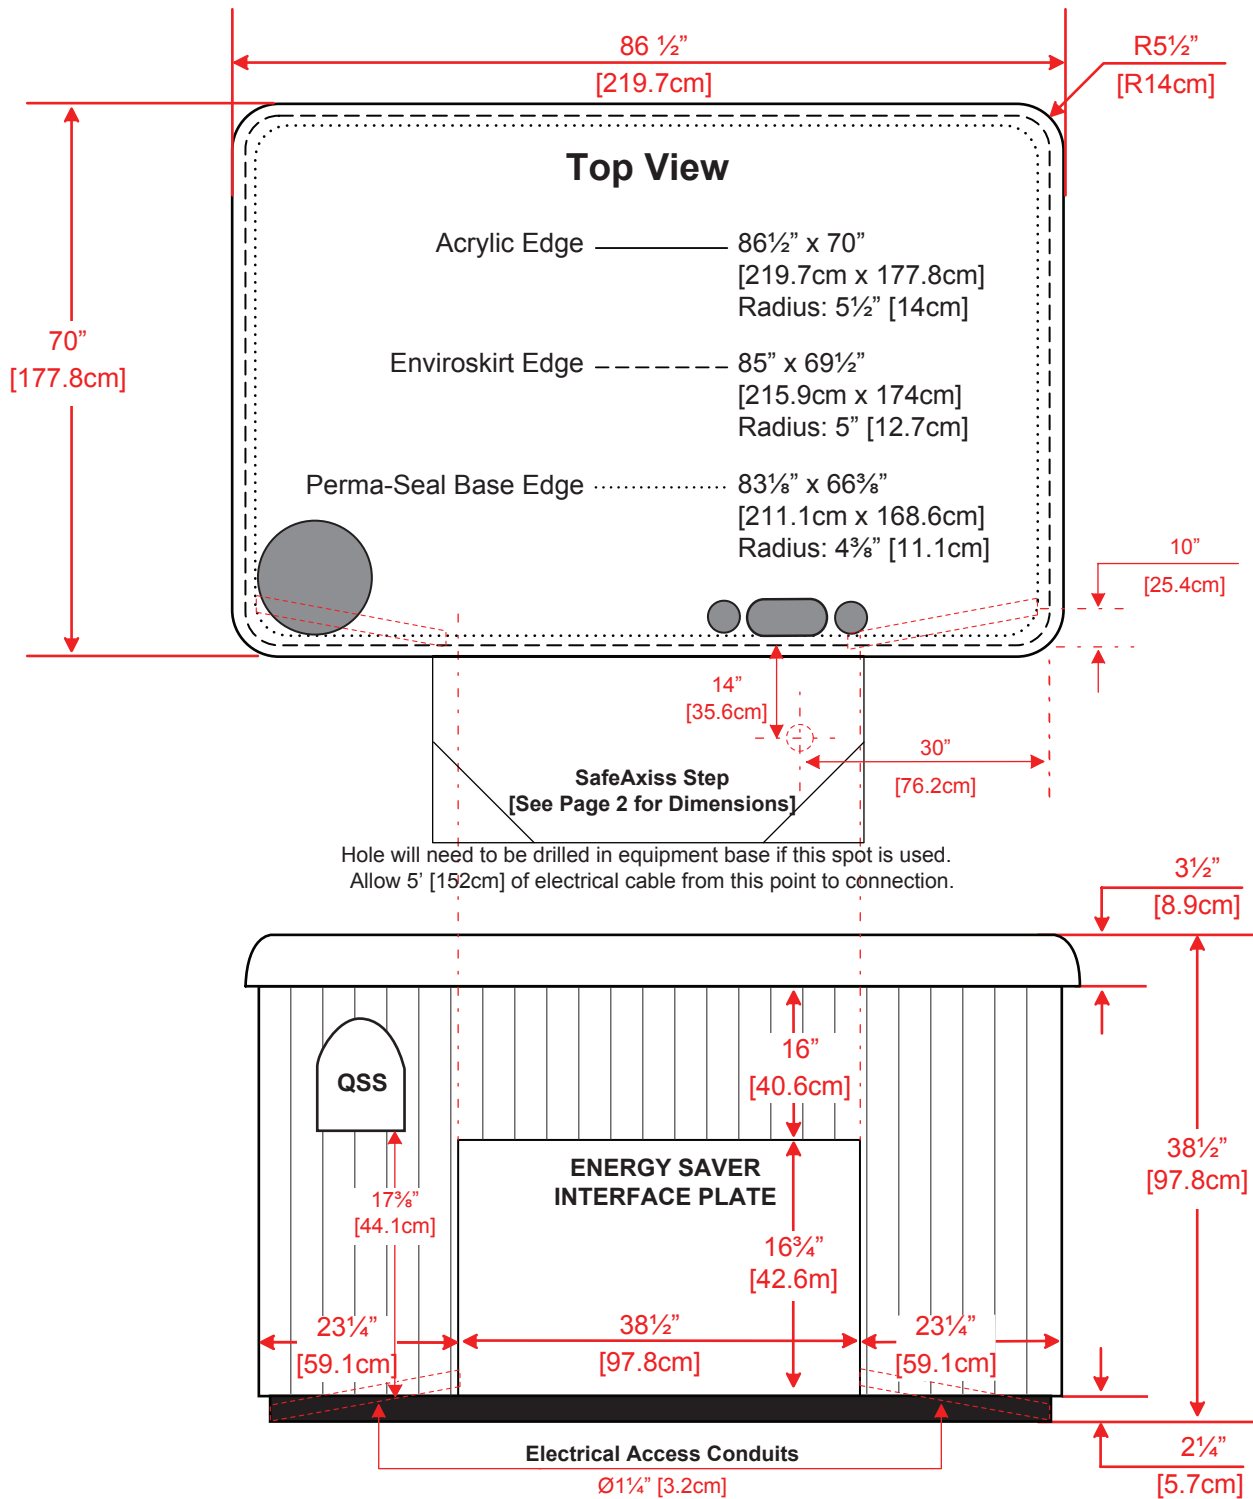

BEACHCOMBER HOT TUB EXTERIOR DIMENSIONS

530 HYBRID

* All dimensions are approximate and vary from hot tub to hot tub. For custom applications, all dimensions should be verified with your local store. Dimensions represented above apply to all hot tubs manufactured on or after November 1, 2013.

Laval Beachcomber Development Centre
1-866-389-7878 Ext. 105

SAFEAXISS STEP EXTERIOR DIMENSIONS

ALL HYBRID

* All dimensions are approximate and vary from hot tub to hot tub. For custom applications, all dimensions should be verified with your local store. Dimensions represented above apply to all hot tubs manufactured on or after November 1, 2013.