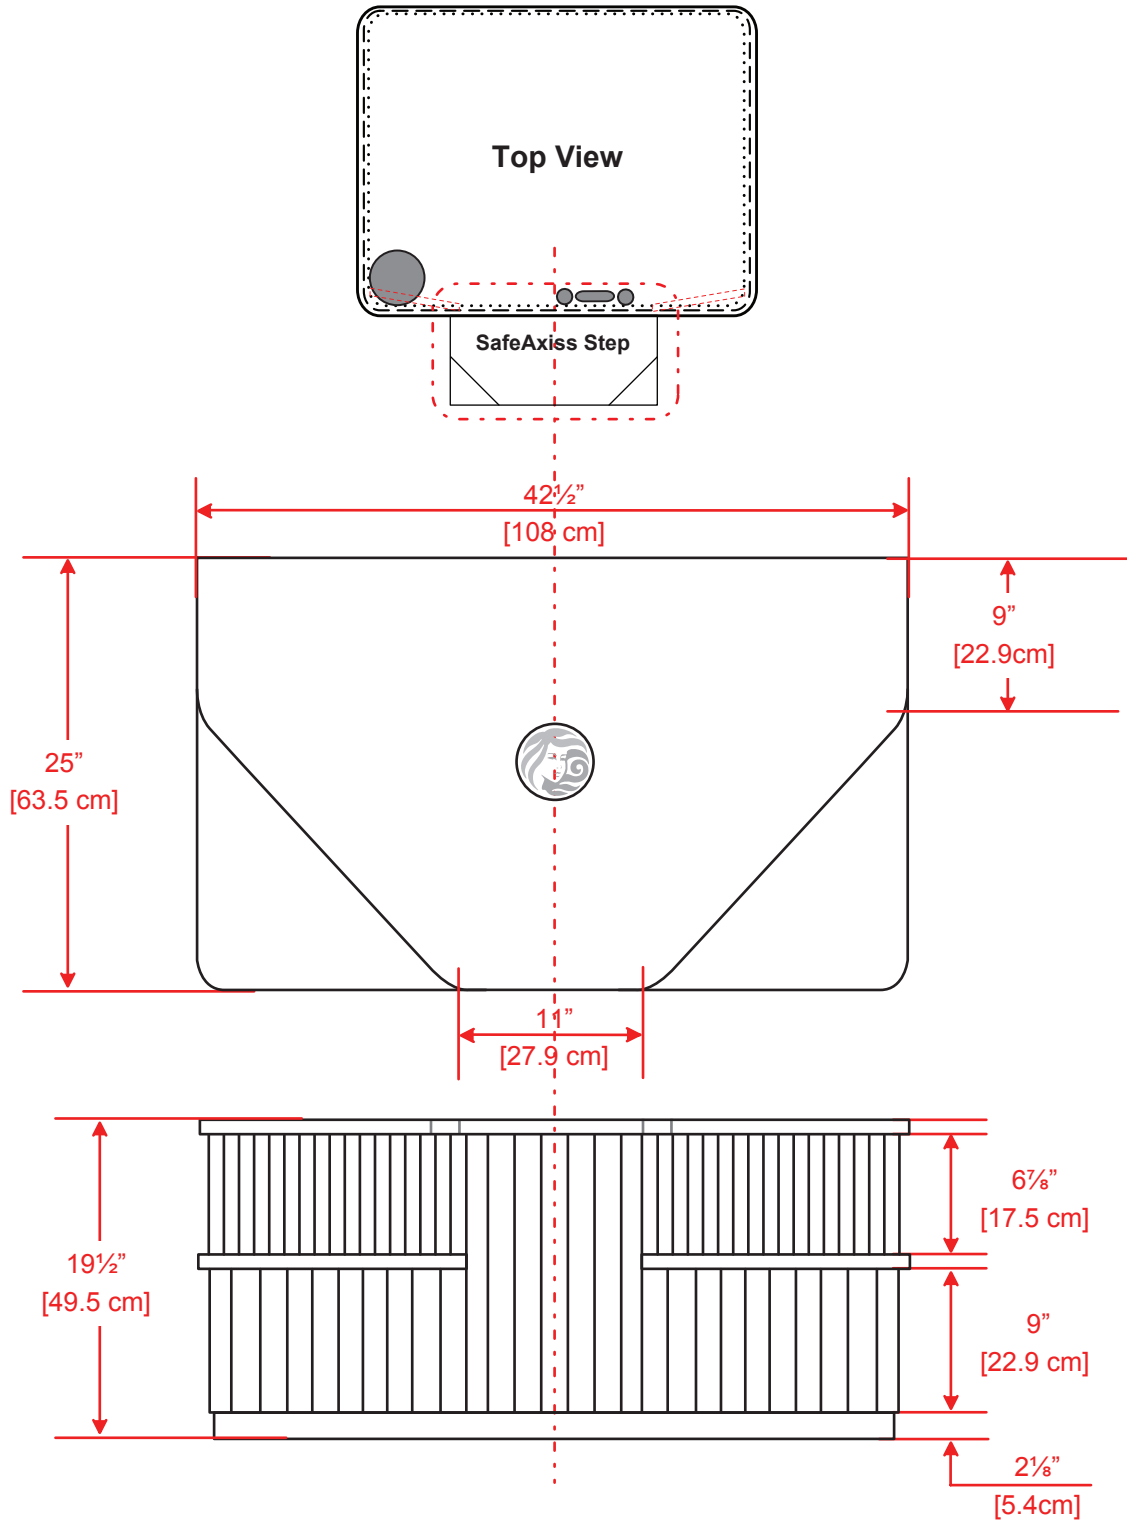

BEACHCOMBER HOT TUB EXTERIOR DIMENSIONS

530 HYBRID

* All dimensions are approximate and vary from hot tub to hot tub. For custom applications, all dimensions should be verified with your local store. Dimensions represented above apply to all hot tubs manufactured on or after November 1, 2013.

Laval Beachcomber Development Centre
1-866-389-7878 Ext. 105

SAFEAXISS STEP EXTERIOR DIMENSIONS

ALL HYBRID

* All dimensions are approximate and vary from hot tub to hot tub. For custom applications, all dimensions should be verified with your local store. Dimensions represented above apply to all hot tubs manufactured on or after November 1, 2013.