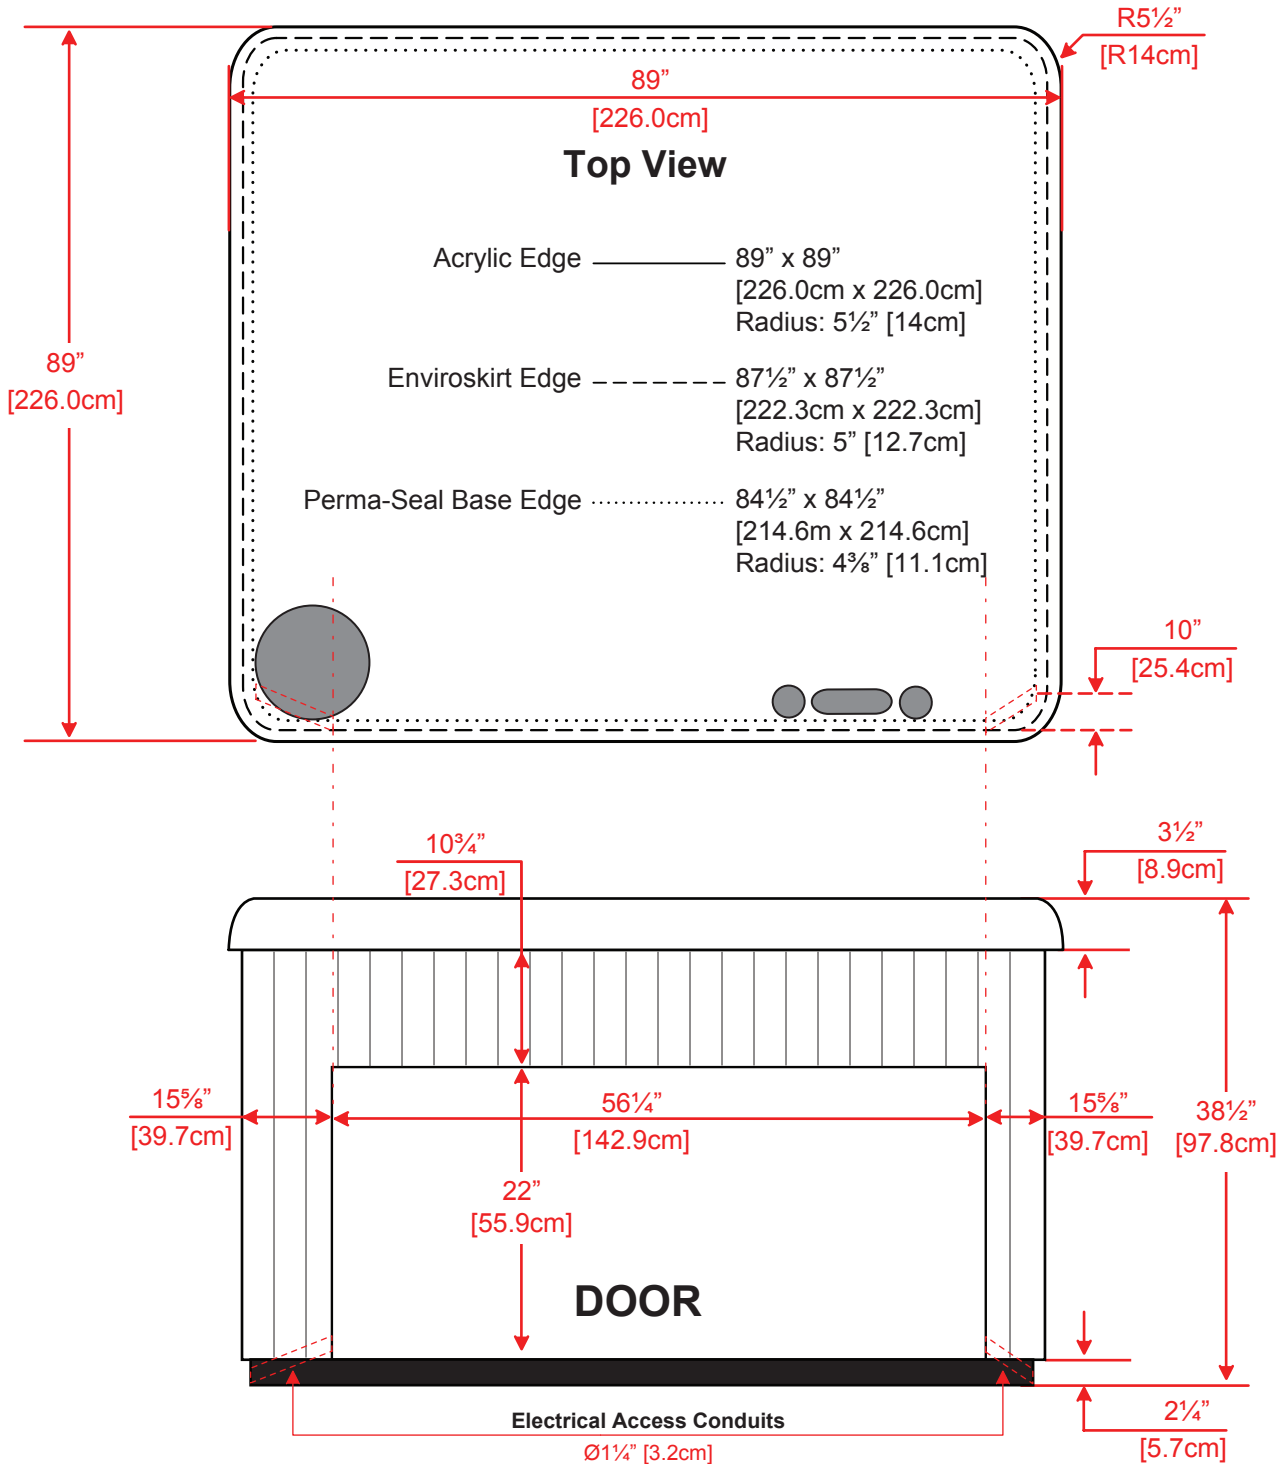

BEACHCOMBER HOT TUB EXTERIOR DIMENSIONS

750 LEEP

* All dimensions are approximate and vary from hot tub to hot tub. For custom applications, all dimensions should be verified with your local store. Dimensions represented above apply to all hot tubs manufactured on or after November 1, 2013.