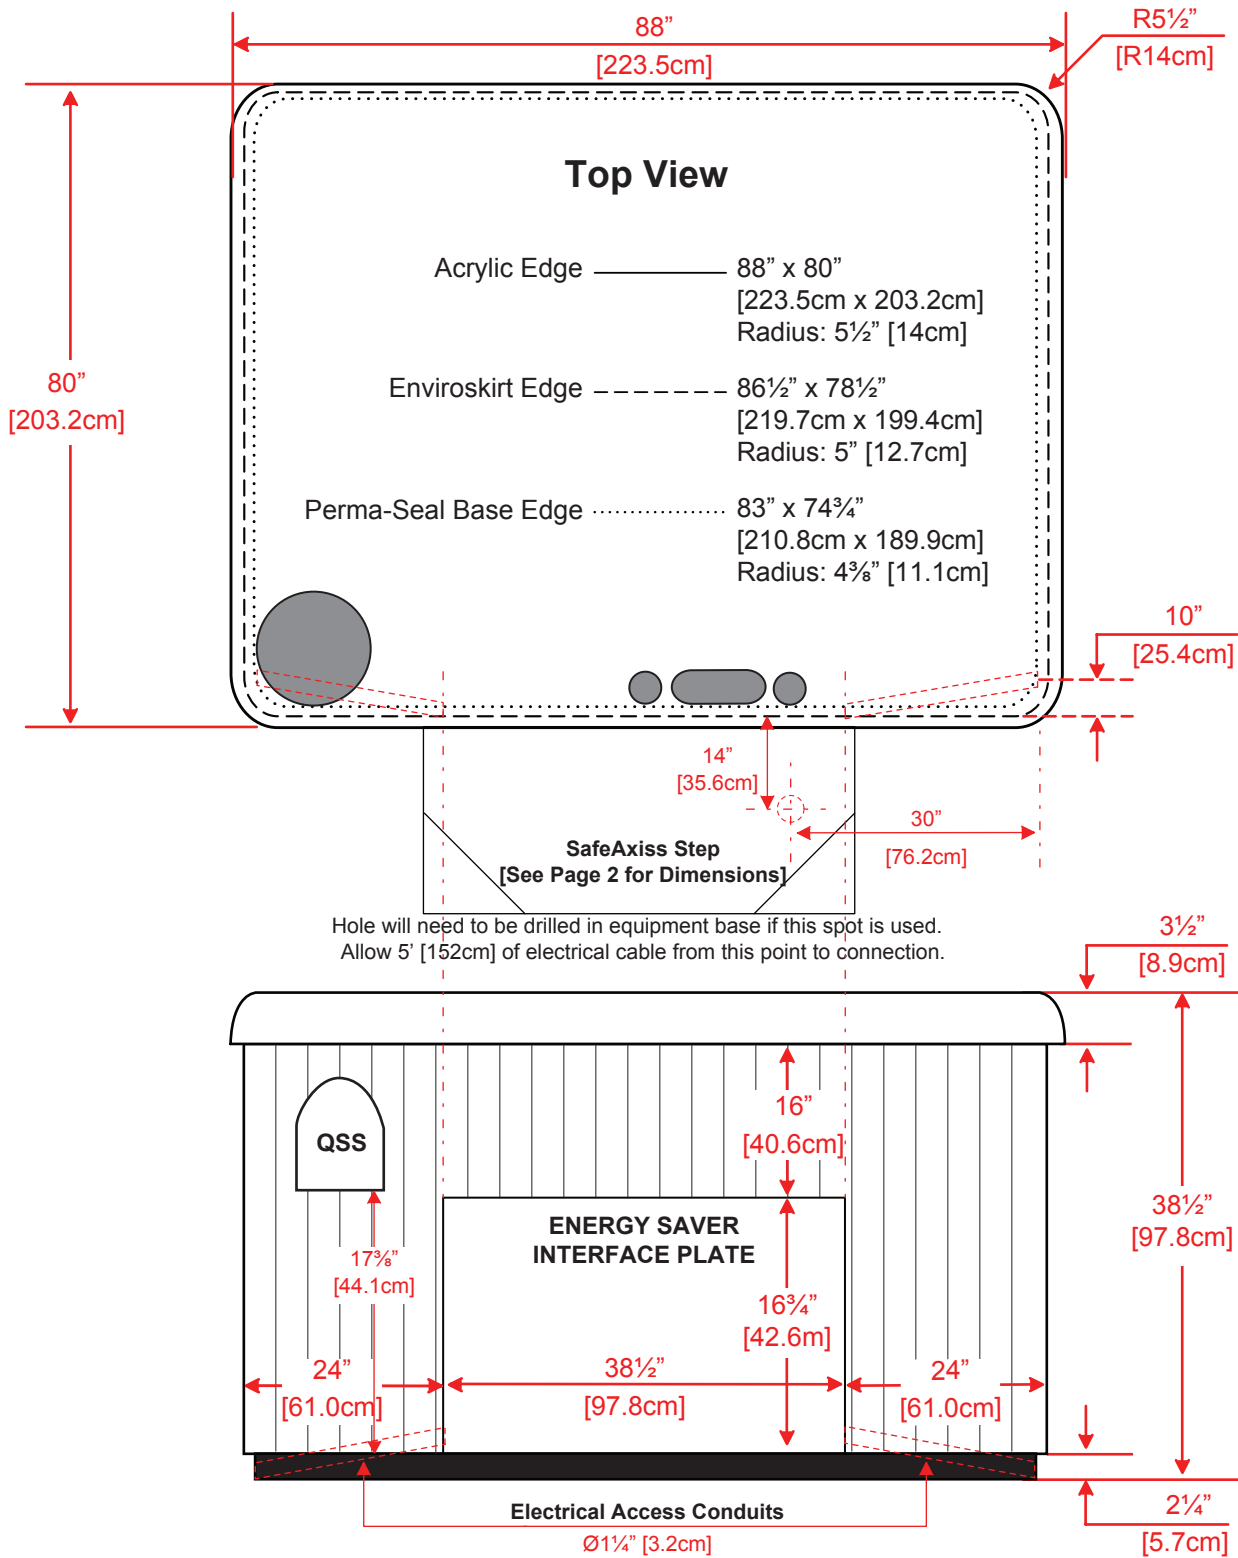

BEACHCOMBER HOT TUB EXTERIOR DIMENSIONS

550 HYBRID

* All dimensions are approximate and vary from hot tub to hot tub. For custom applications, all dimensions should be verified with your local store. Dimensions represented above apply to all hot tubs manufactured on or after November 1, 2013.

Laval Beachcomber Development Centre
1-866-389-7878 Ext. 105

SAFEAXISS STEP EXTERIOR DIMENSIONS

ALL HYBRID

* All dimensions are approximate and vary from hot tub to hot tub. For custom applications, all dimensions should be verified with your local store. Dimensions represented above apply to all hot tubs manufactured on or after November 1, 2013.