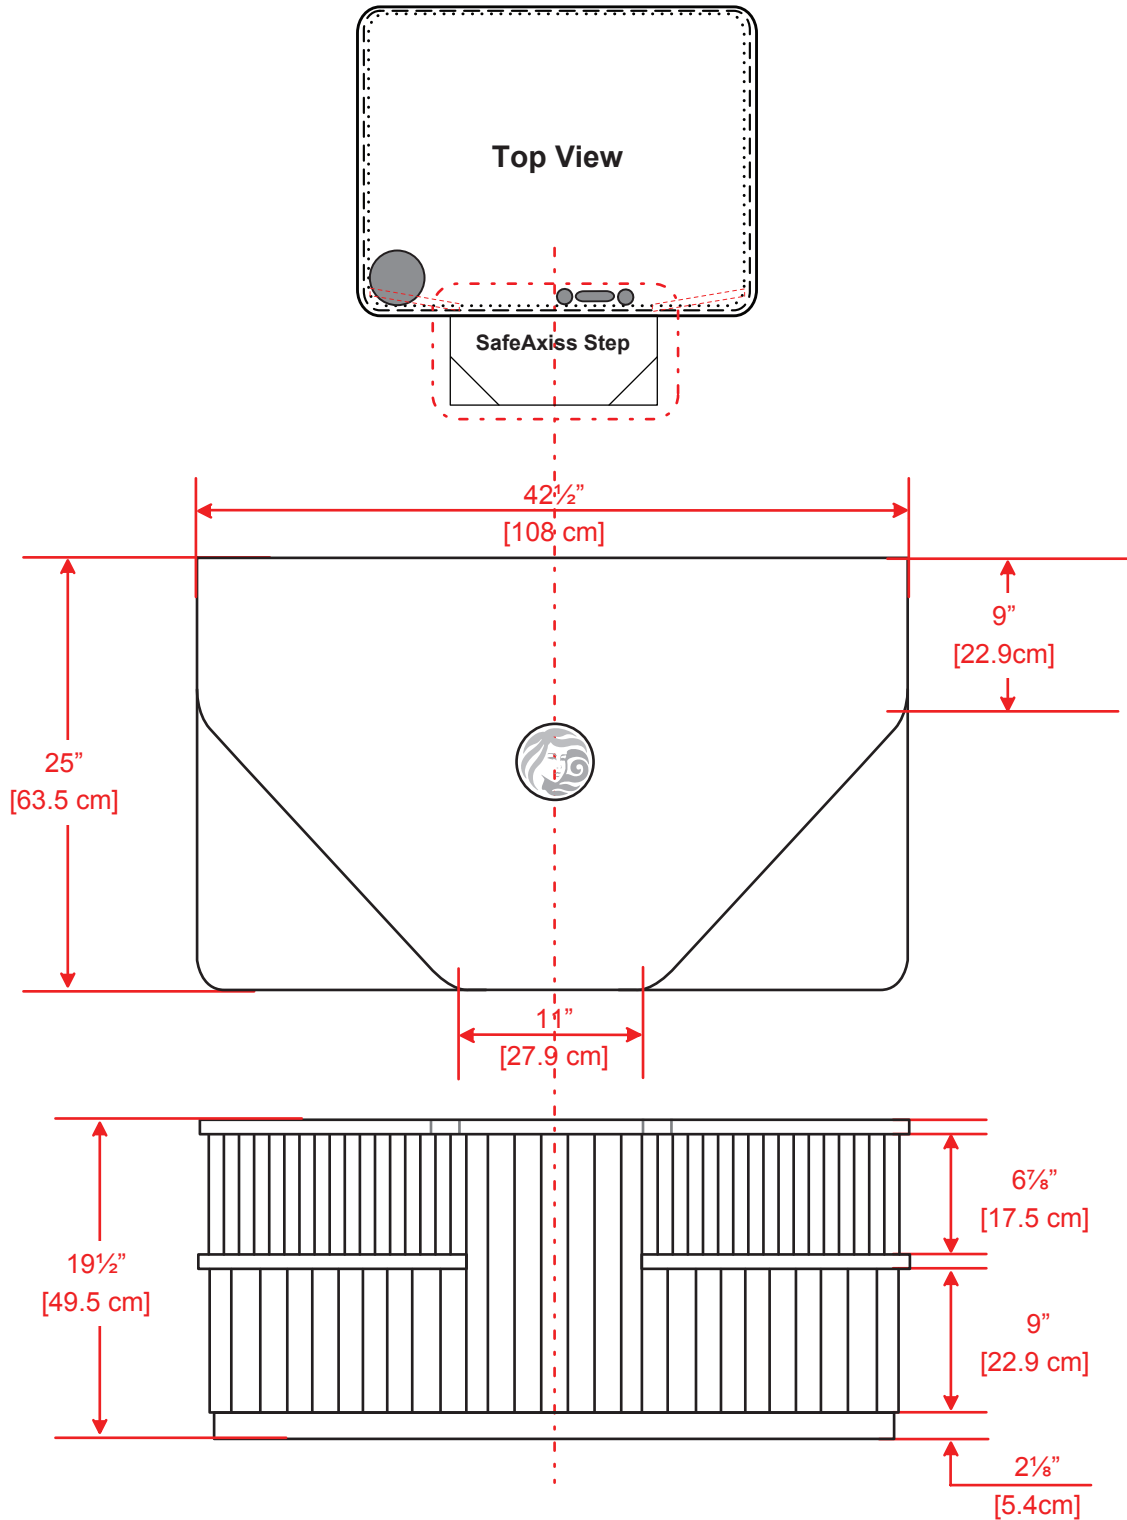

BEACHCOMBER HOT TUB EXTERIOR DIMENSIONS

550 HYBRID

* All dimensions are approximate and vary from hot tub to hot tub. For custom applications, all dimensions should be verified with your local store. Dimensions represented above apply to all hot tubs manufactured on or after November 1, 2013.

Laval Beachcomber Development Centre
1-866-389-7878 Ext. 105

SAFEAXISS STEP EXTERIOR DIMENSIONS

ALL HYBRID

* All dimensions are approximate and vary from hot tub to hot tub. For custom applications, all dimensions should be verified with your local store. Dimensions represented above apply to all hot tubs manufactured on or after November 1, 2013.