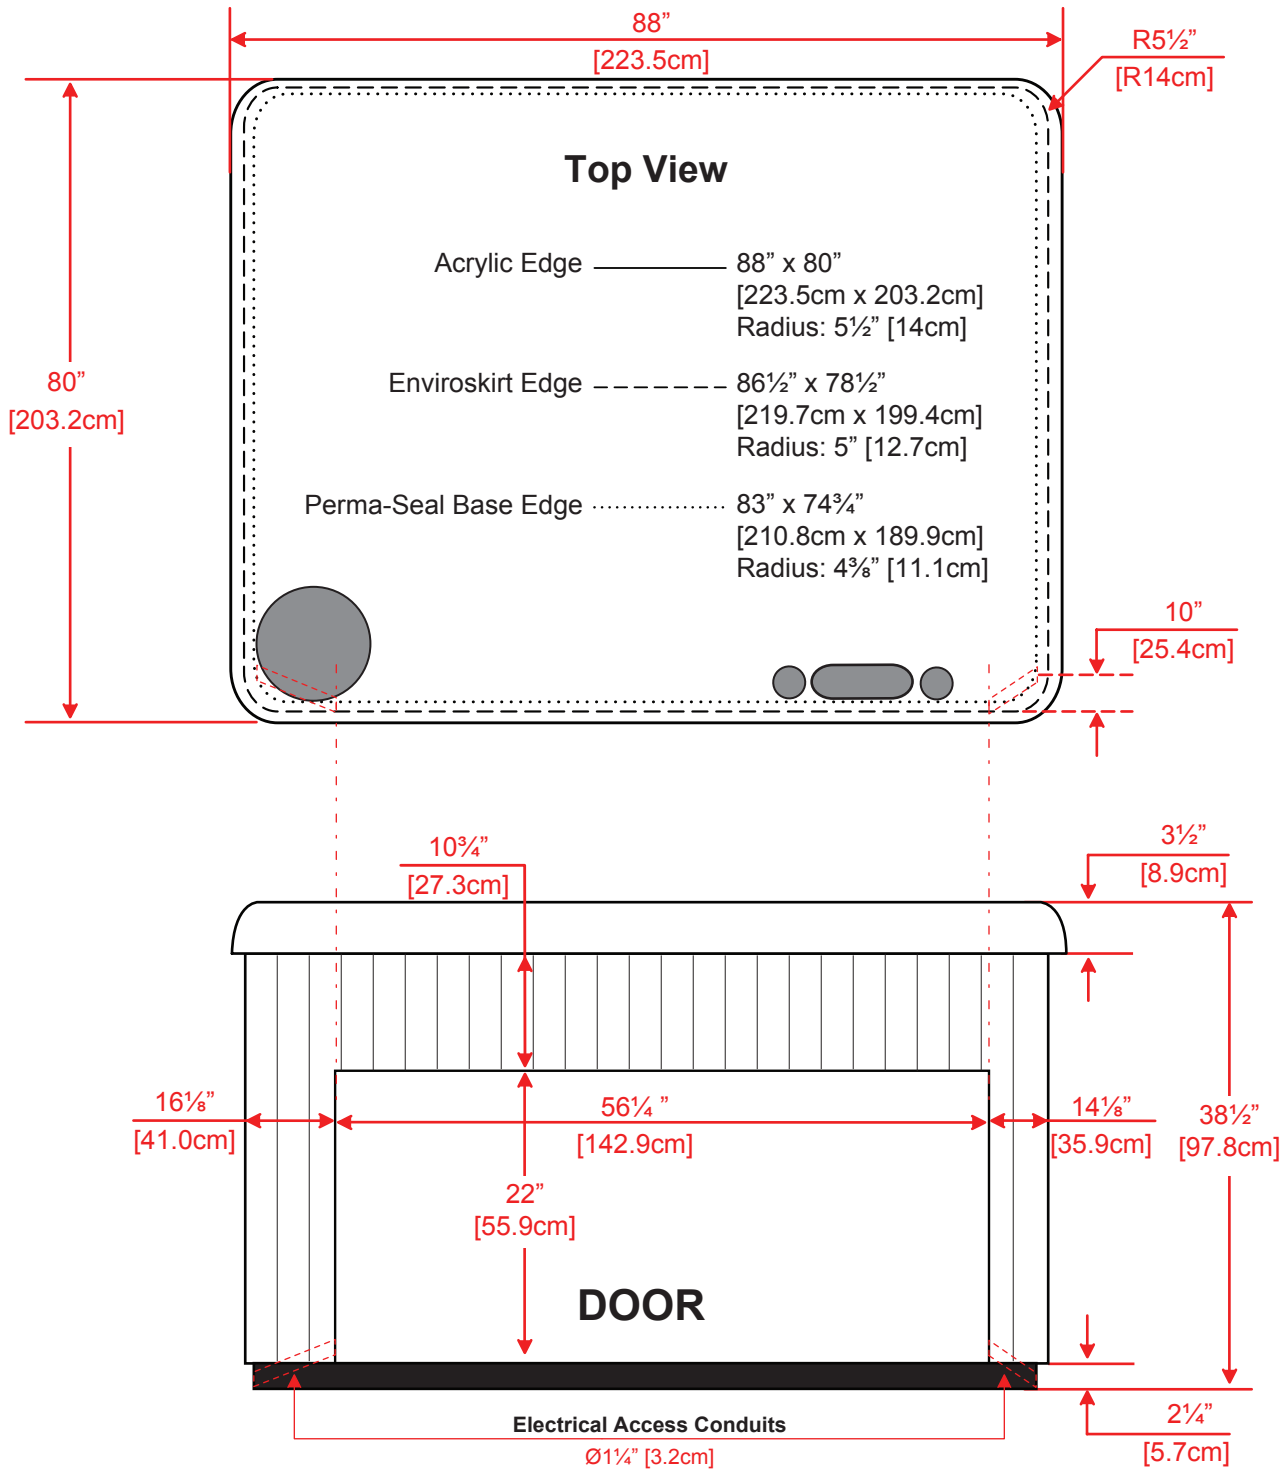

BEACHCOMBER HOT TUB EXTERIOR DIMENSIONS

720 LEEP

* All dimensions are approximate and vary from hot tub to hot tub. For custom applications, all dimensions should be verified with your local store. Dimensions represented above apply to all hot tubs manufactured on or after November 1, 2013.