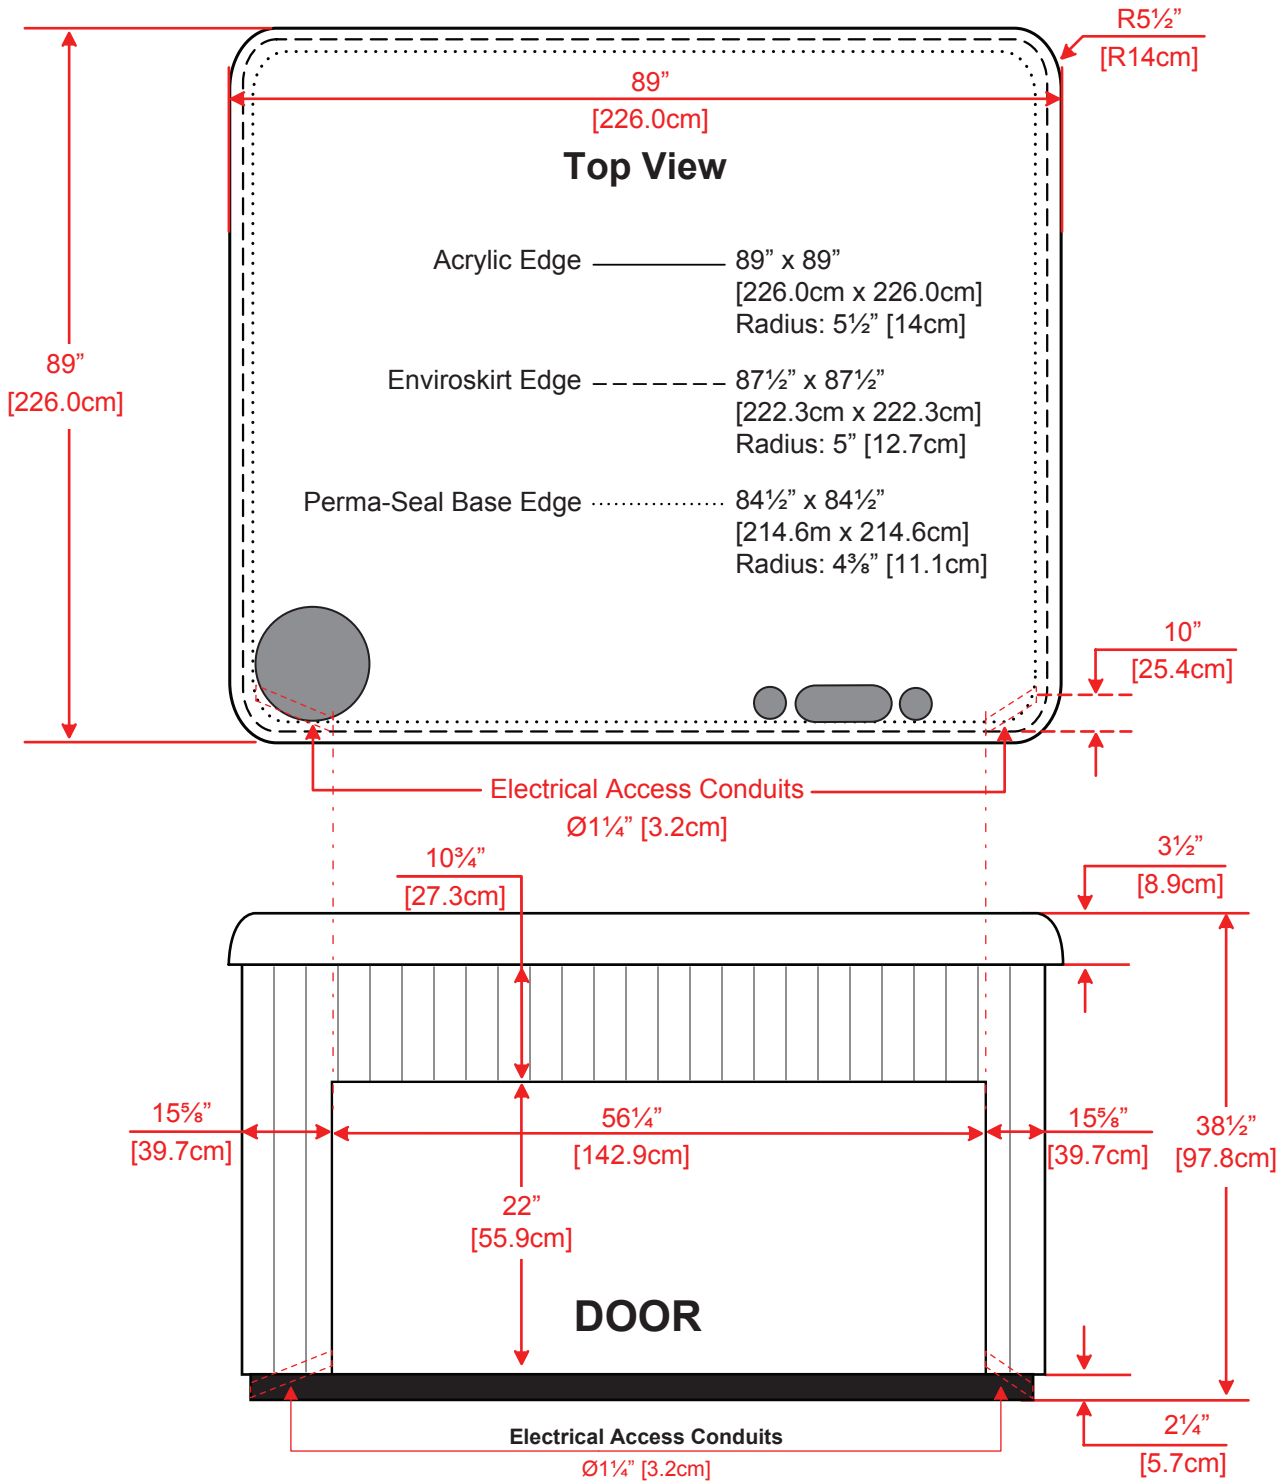

BEACHCOMBER HOT TUB EXTERIOR DIMENSIONS

740 LEEP

* All dimensions are approximate and vary from hot tub to hot tub. For custom applications, all dimensions should be verified with your local store. Dimensions represented above apply to all hot tubs manufactured on or after November 1, 2013.