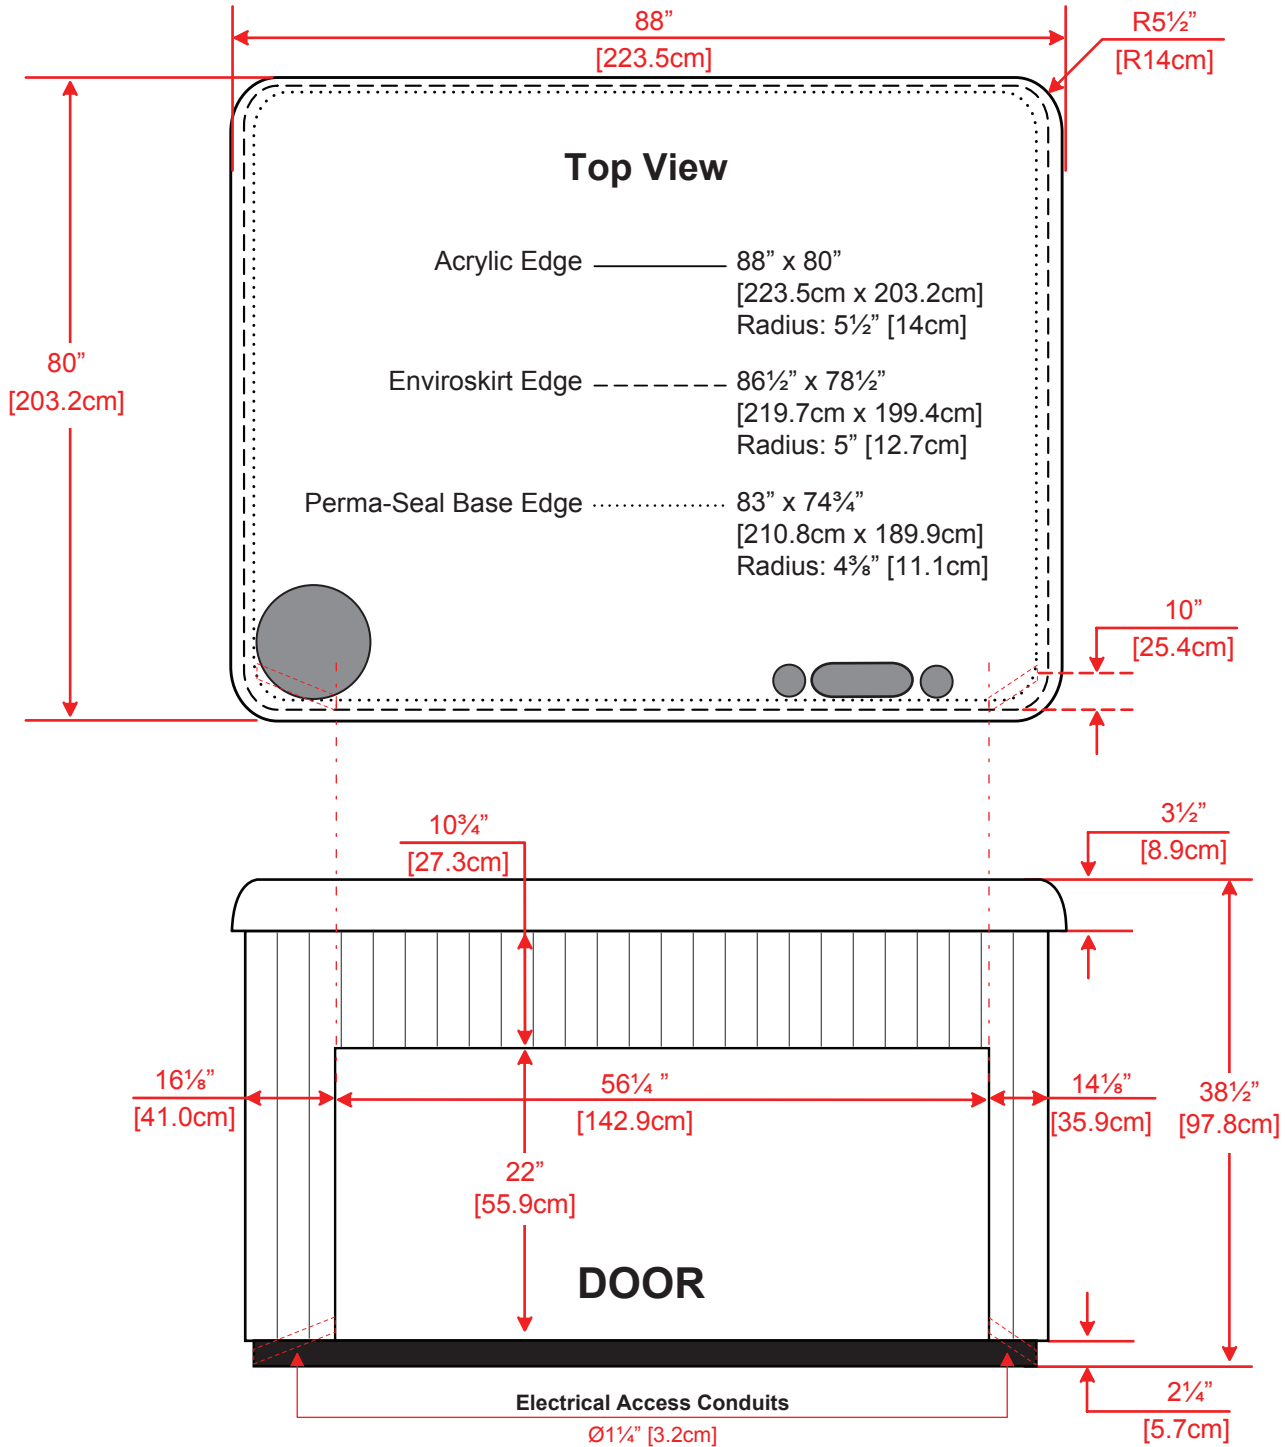

BEACHCOMBER HOT TUB EXTERIOR DIMENSIONS

725 LEEP

* All dimensions are approximate and vary from hot tub to hot tub. For custom applications, all dimensions should be verified with your local store. Dimensions represented above apply to all hot tubs manufactured on or after November 1, 2013.