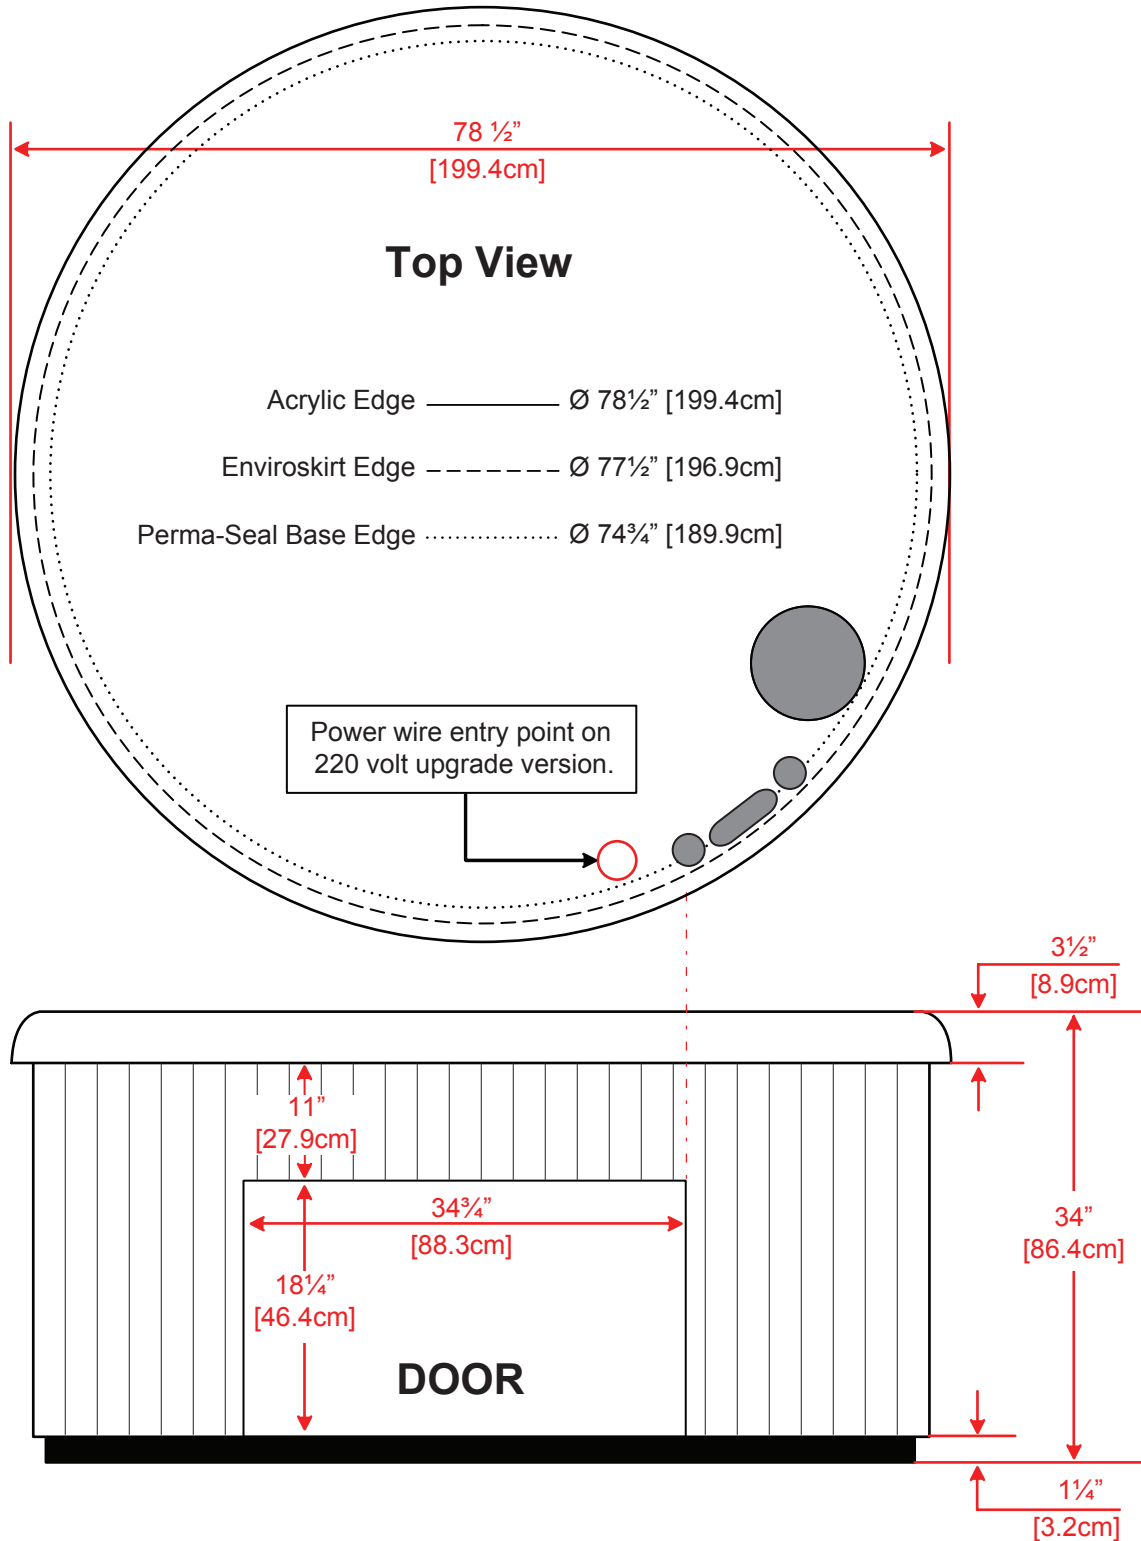

# BEACHCOMBER HOT TUB EXTERIOR DIMENSIONS

# 321 LEEP

\* All dimensions are approximate and vary from hot tub to hot tub. For custom applications, all dimensions should be verified with your local store.  
 Dimensions represented above apply to all hot tubs manufactured on or after November 1, 2013.