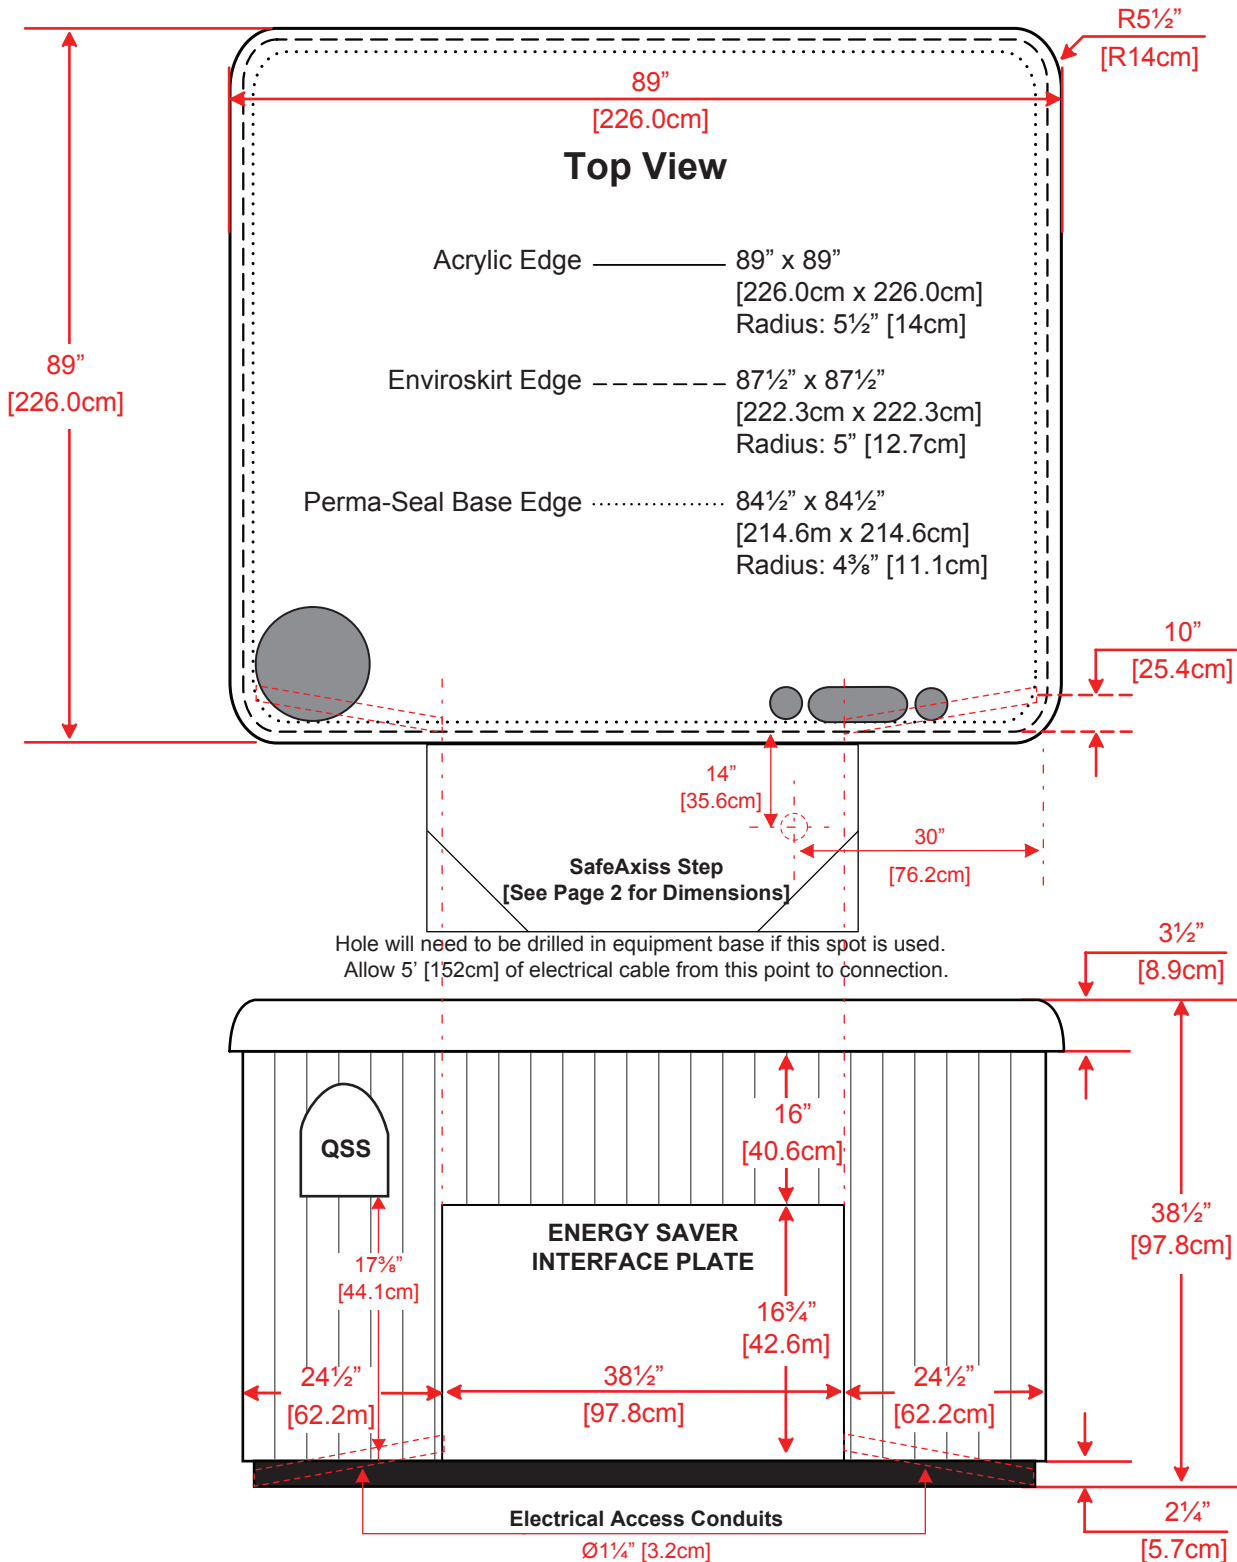

# BEACHCOMBER HOT TUB EXTERIOR DIMENSIONS

# 740 HYBRID

\* All dimensions are approximate and vary from hot tub to hot tub. For custom applications, all dimensions should be verified with your local store. Dimensions represented above apply to all hot tubs manufactured on or after November 1, 2013.

# SAFEAXISS STEP EXTERIOR DIMENSIONS