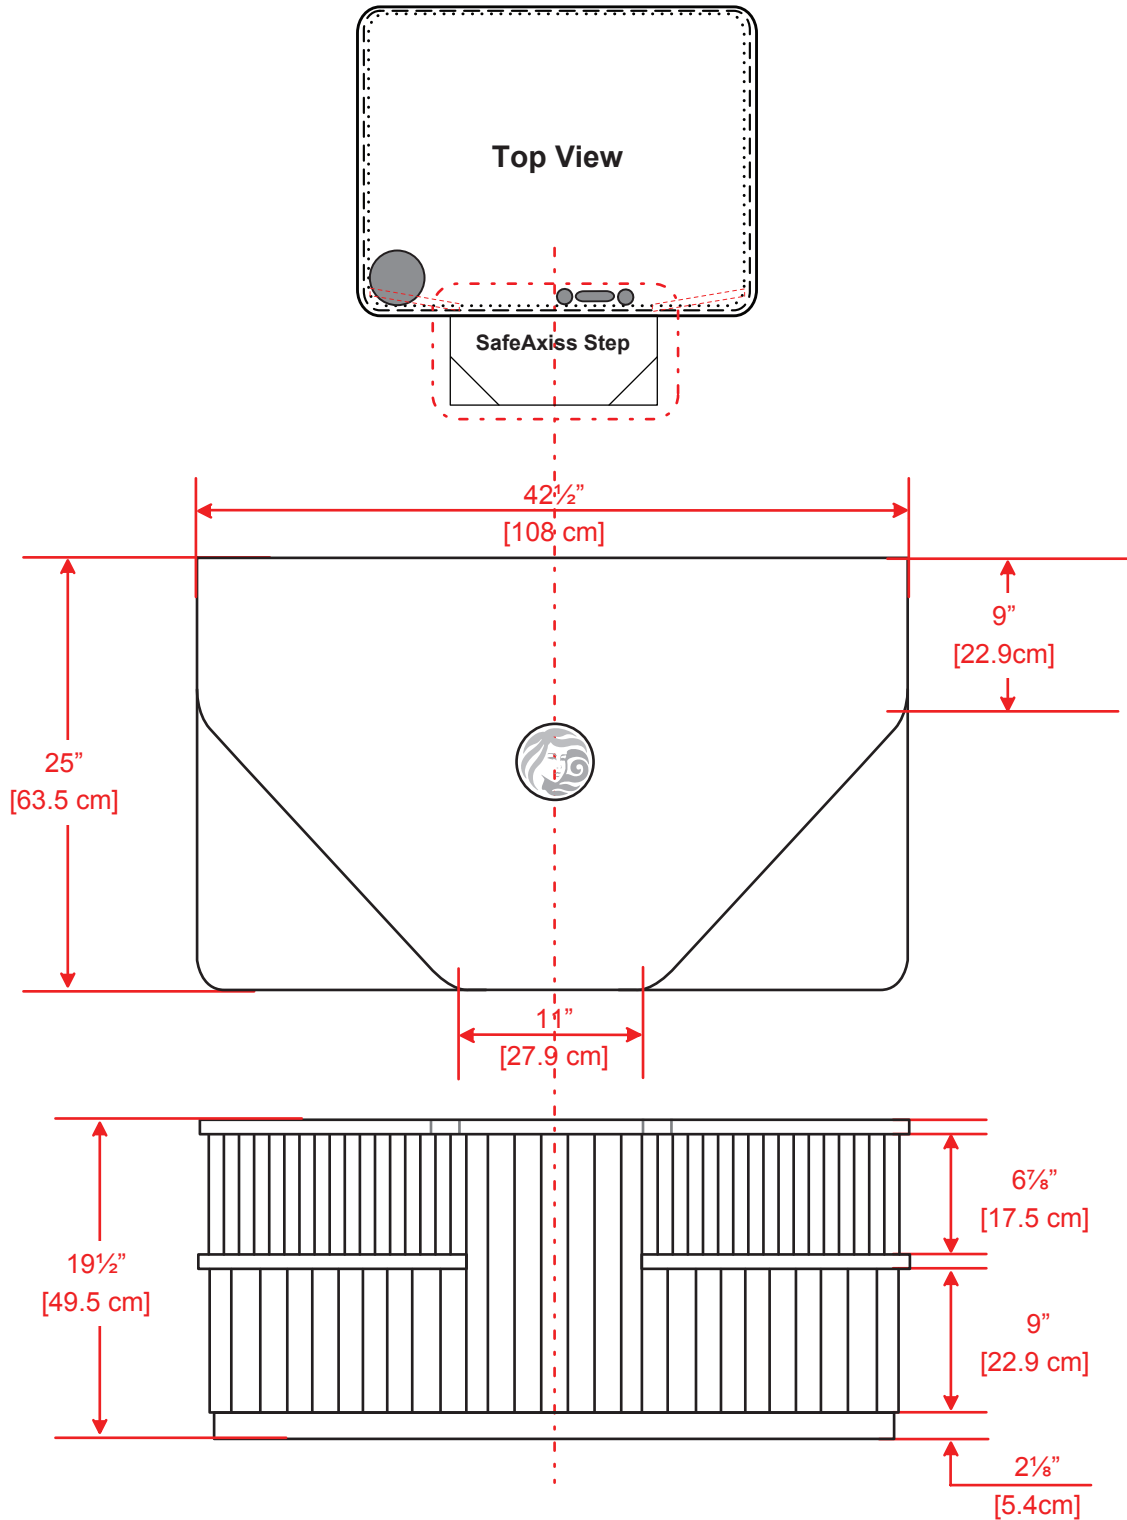

SAFEAXISS STEP EXTERIOR DIMENSIONS

ALL HYBRID

* All dimensions are approximate and vary from hot tub to hot tub. For custom applications, all dimensions should be verified with your local store. Dimensions represented above apply to all hot tubs manufactured on or after November 1, 2013.

Should you have any questions, please contact the Beachcomber Technical Department.

Vancouver Beachcomber Home Office/
San Diego Beachcomber Worldwide Centre
1-800-663-6557 Ext. 326 or 396

Toronto Beachcomber Development Center
1-800-268-3966 Ext. 332

Laval Beachcomber Development Centre
1-866-389-7878 Ext. 105