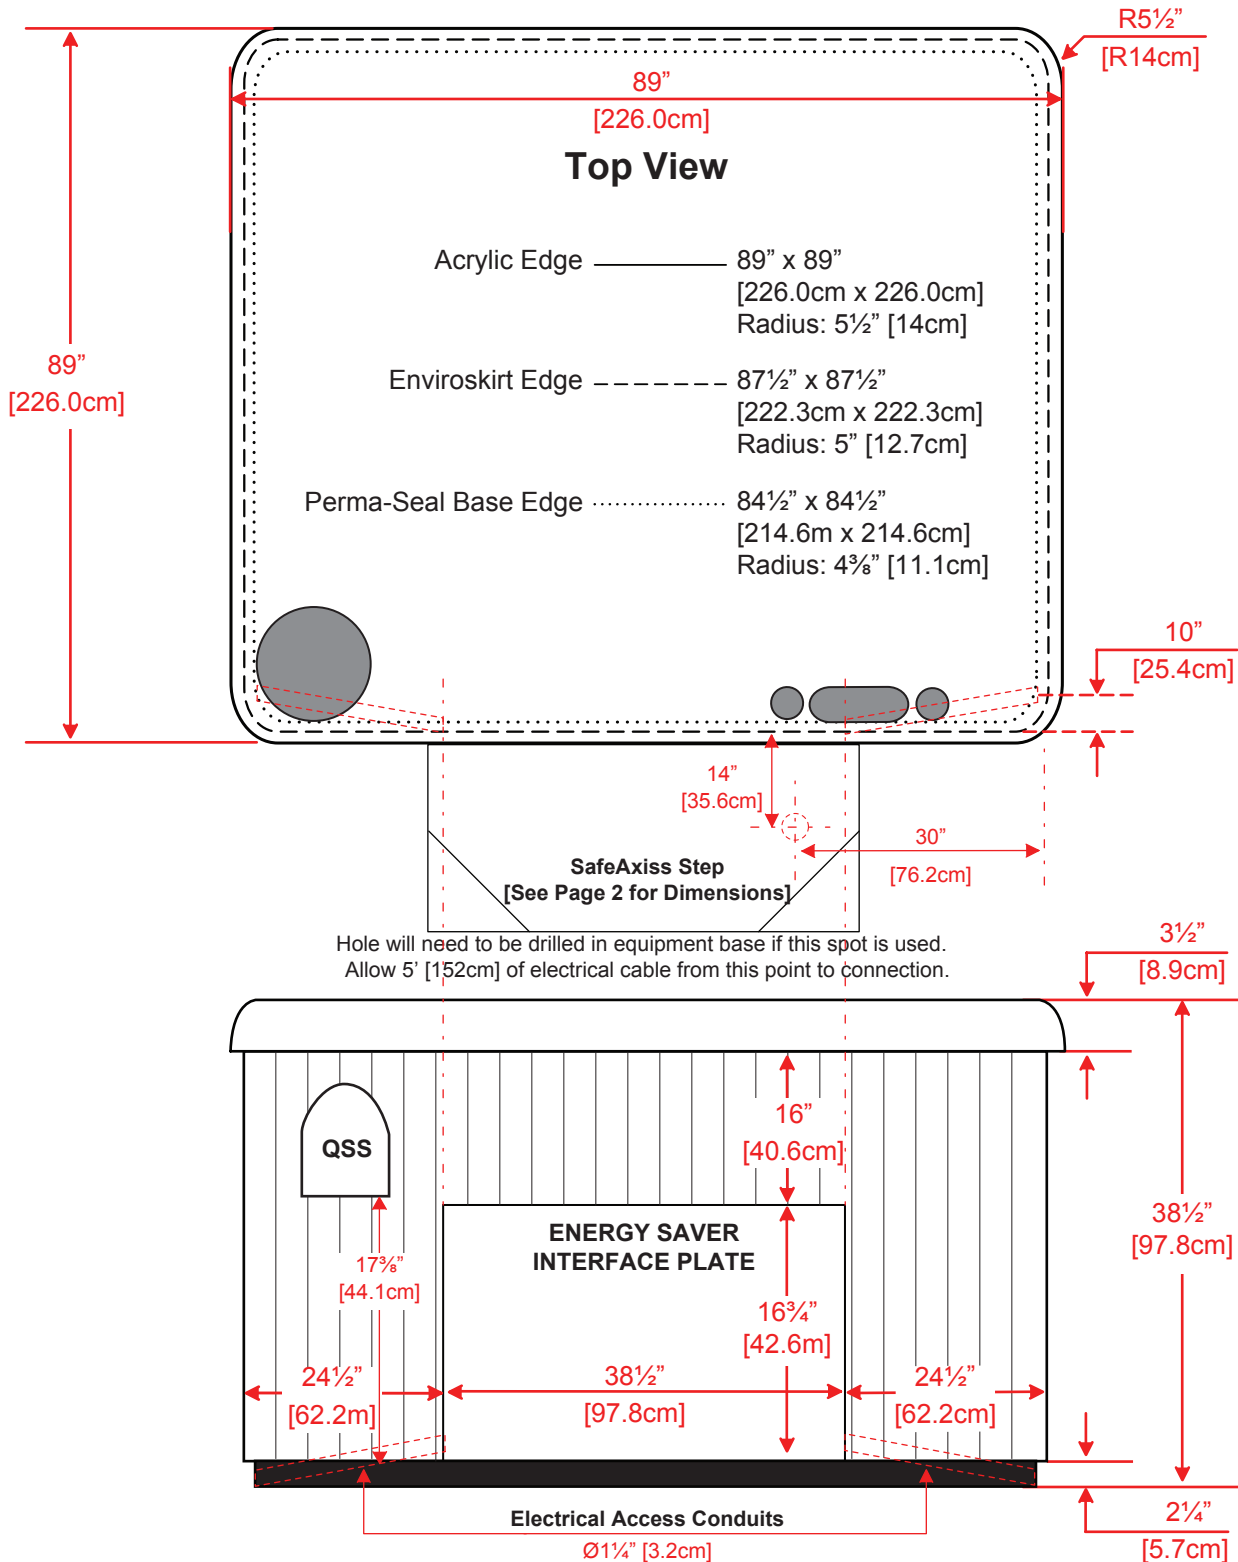

# BEACHCOMBER HOT TUB EXTERIOR DIMENSIONS

# 380 HYBRID

\* All dimensions are approximate and vary from hot tub to hot tub. For custom applications, all dimensions should be verified with your local store. Dimensions represented above apply to all hot tubs manufactured on or after November 1, 2013.

# SAFEAXISS STEP EXTERIOR DIMENSIONS