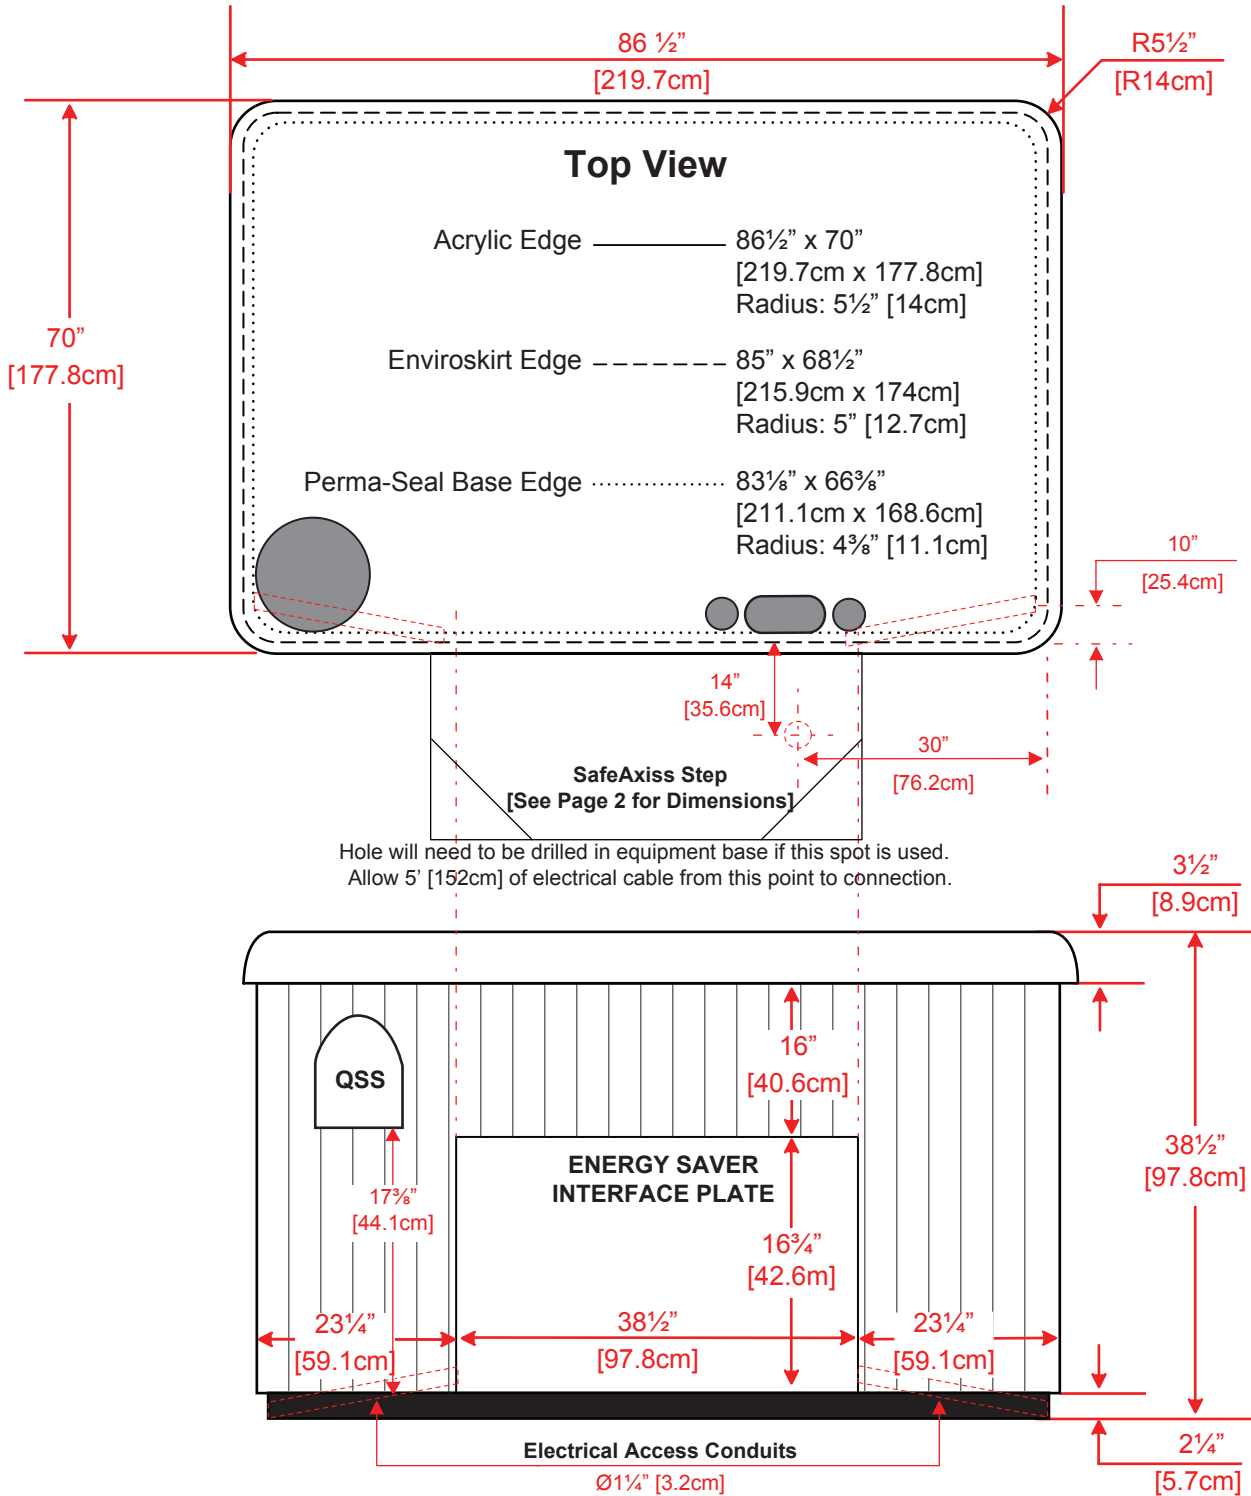

# BEACHCOMBER HOT TUB EXTERIOR DIMENSIONS

# 540 HYBRID

\* All dimensions are approximate and vary from hot tub to hot tub. For custom applications, all dimensions should be verified with your local store. Dimensions represented above apply to all hot tubs manufactured on or after November 1, 2013.

# SAFEAXISS STEP EXTERIOR DIMENSIONS