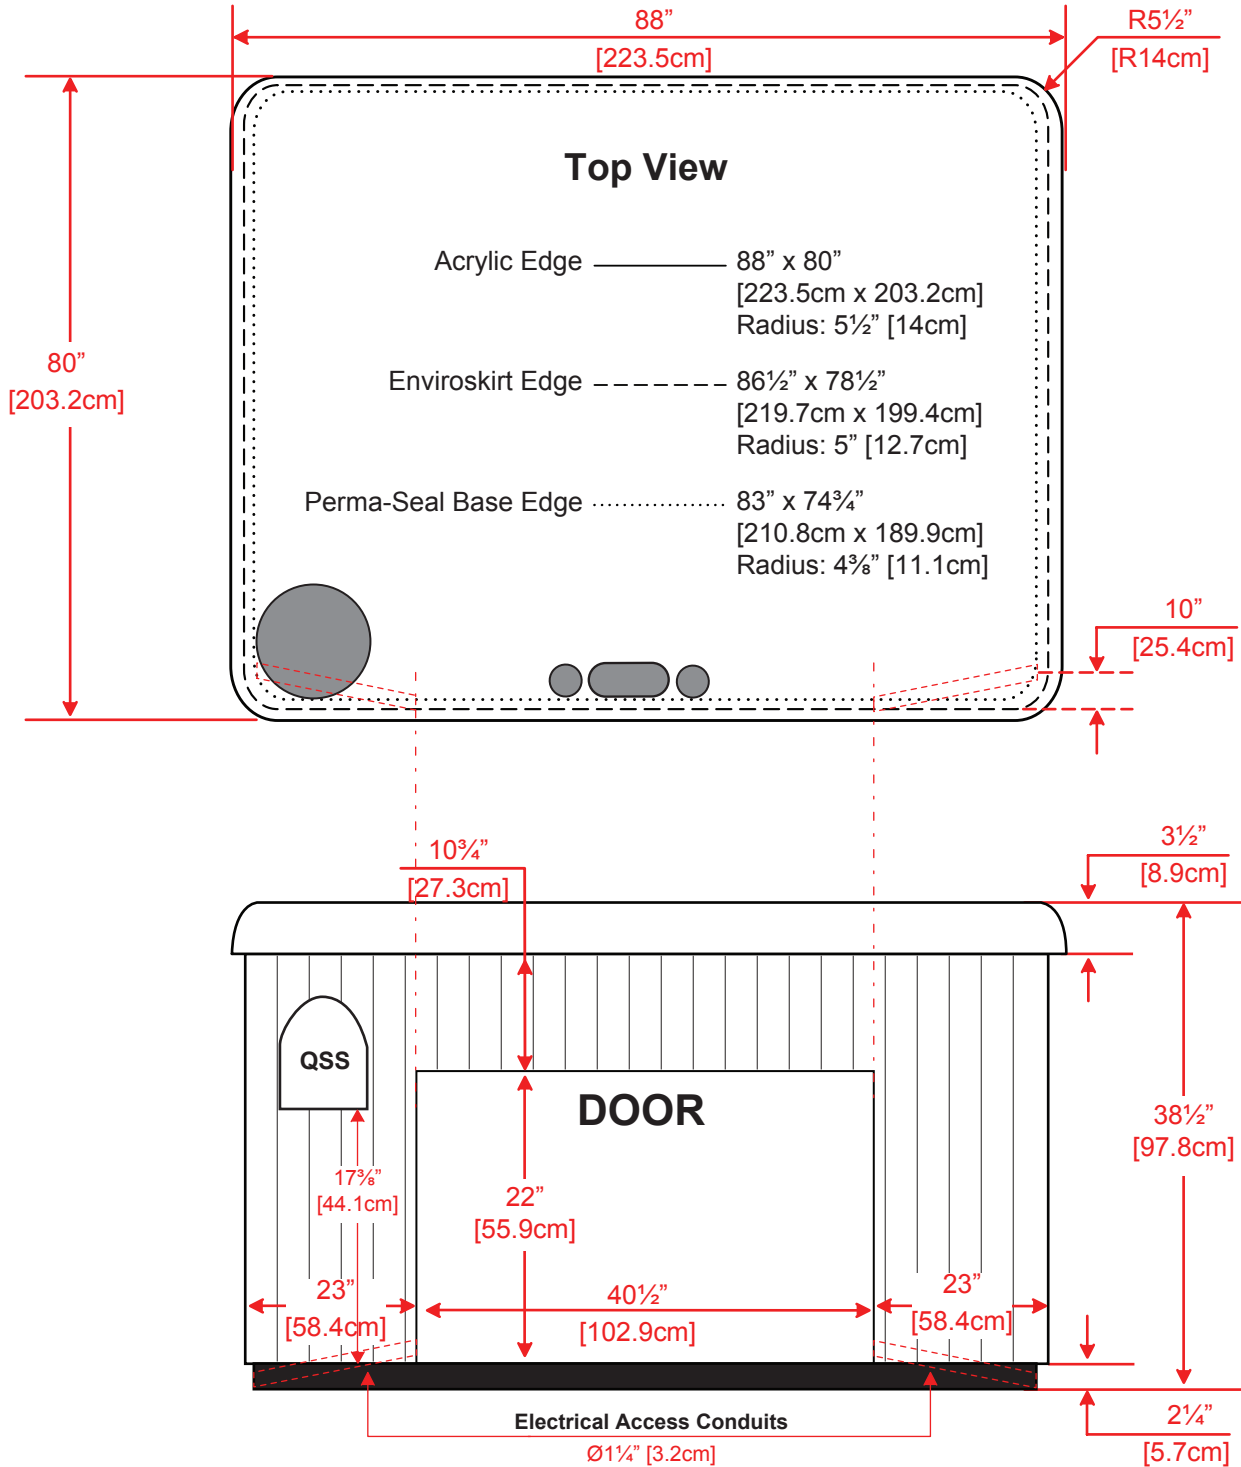

BEACHCOMBER HOT TUB EXTERIOR DIMENSIONS

360 LEEP

* All dimensions are approximate and vary from hot tub to hot tub. For custom applications, all dimensions should be verified with your local store. Dimensions represented above apply to all hot tubs manufactured on or after November 1, 2013.