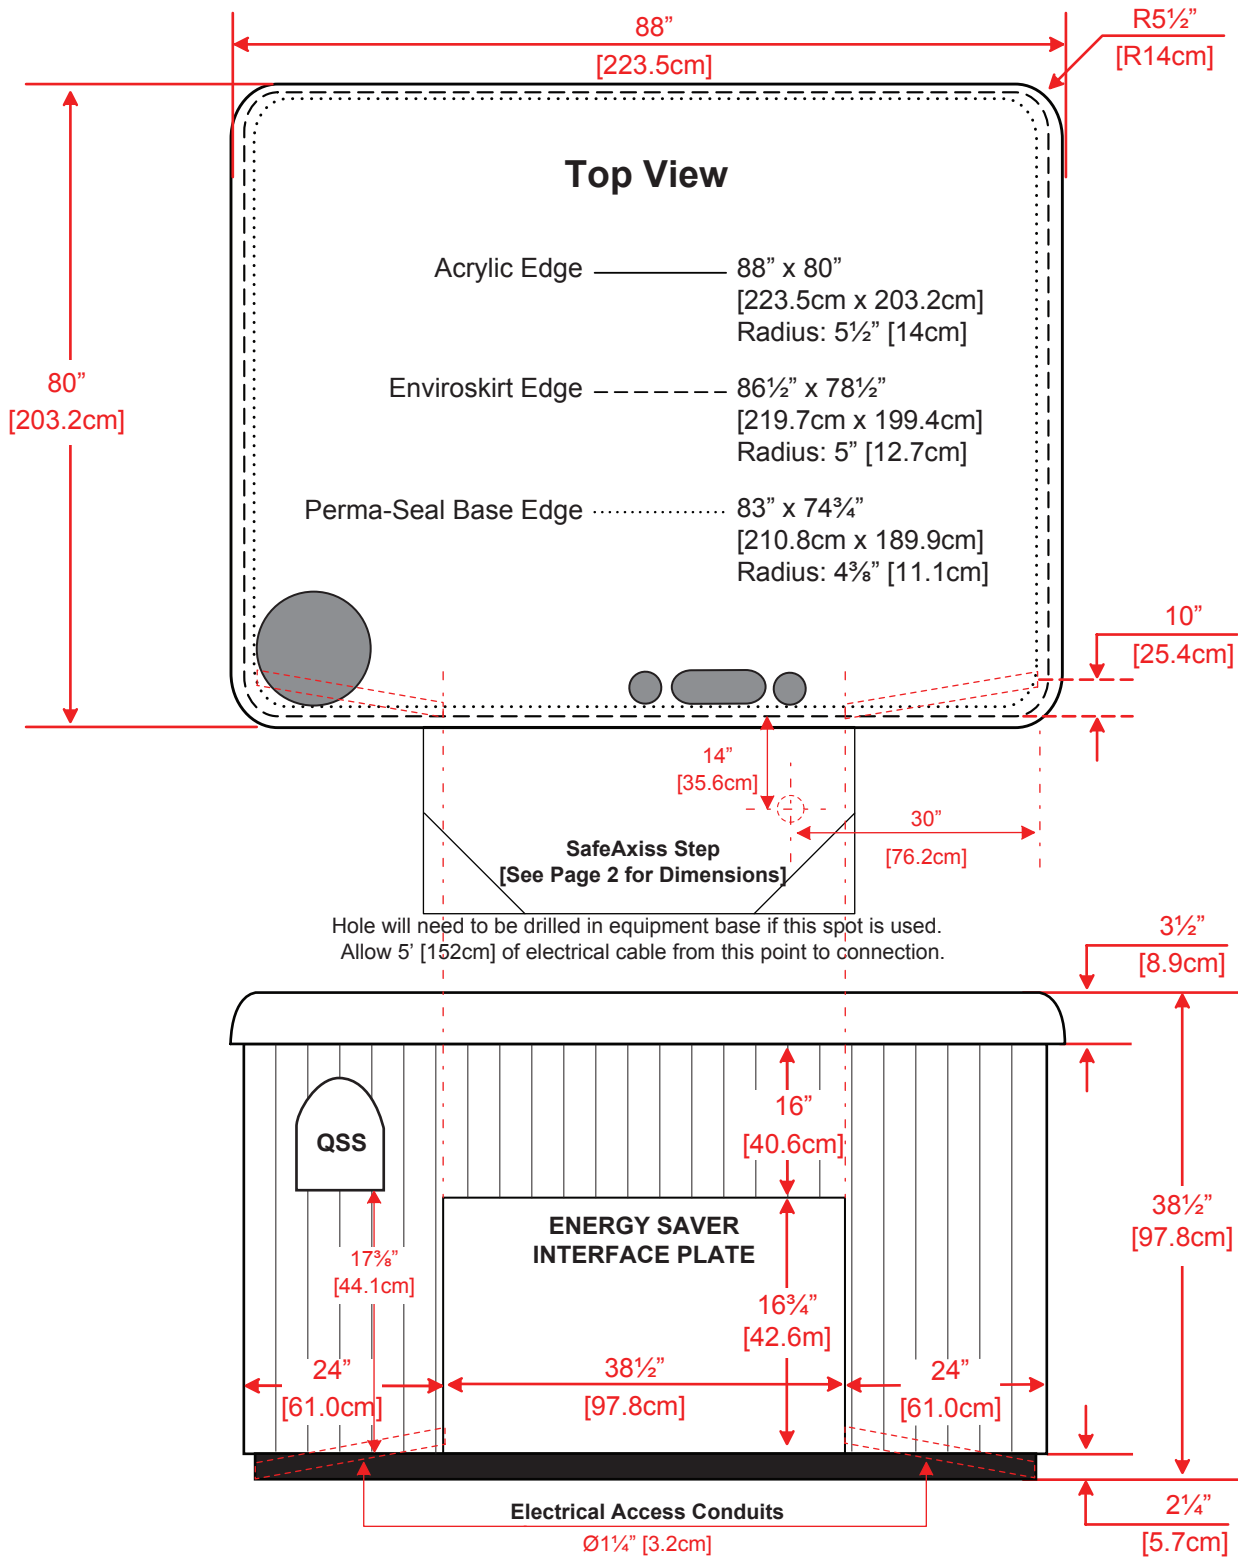

BEACHCOMBER HOT TUB EXTERIOR DIMENSIONS

720 HYBRID

* All dimensions are approximate and vary from hot tub to hot tub. For custom applications, all dimensions should be verified with your local store. Dimensions represented above apply to all hot tubs manufactured on or after November 1, 2013.

Laval Beachcomber Development Centre
1-866-389-7878 Ext. 105

SAFEAXISS STEP EXTERIOR DIMENSIONS

ALL HYBRID

* All dimensions are approximate and vary from hot tub to hot tub. For custom applications, all dimensions should be verified with your local store. Dimensions represented above apply to all hot tubs manufactured on or after November 1, 2013.