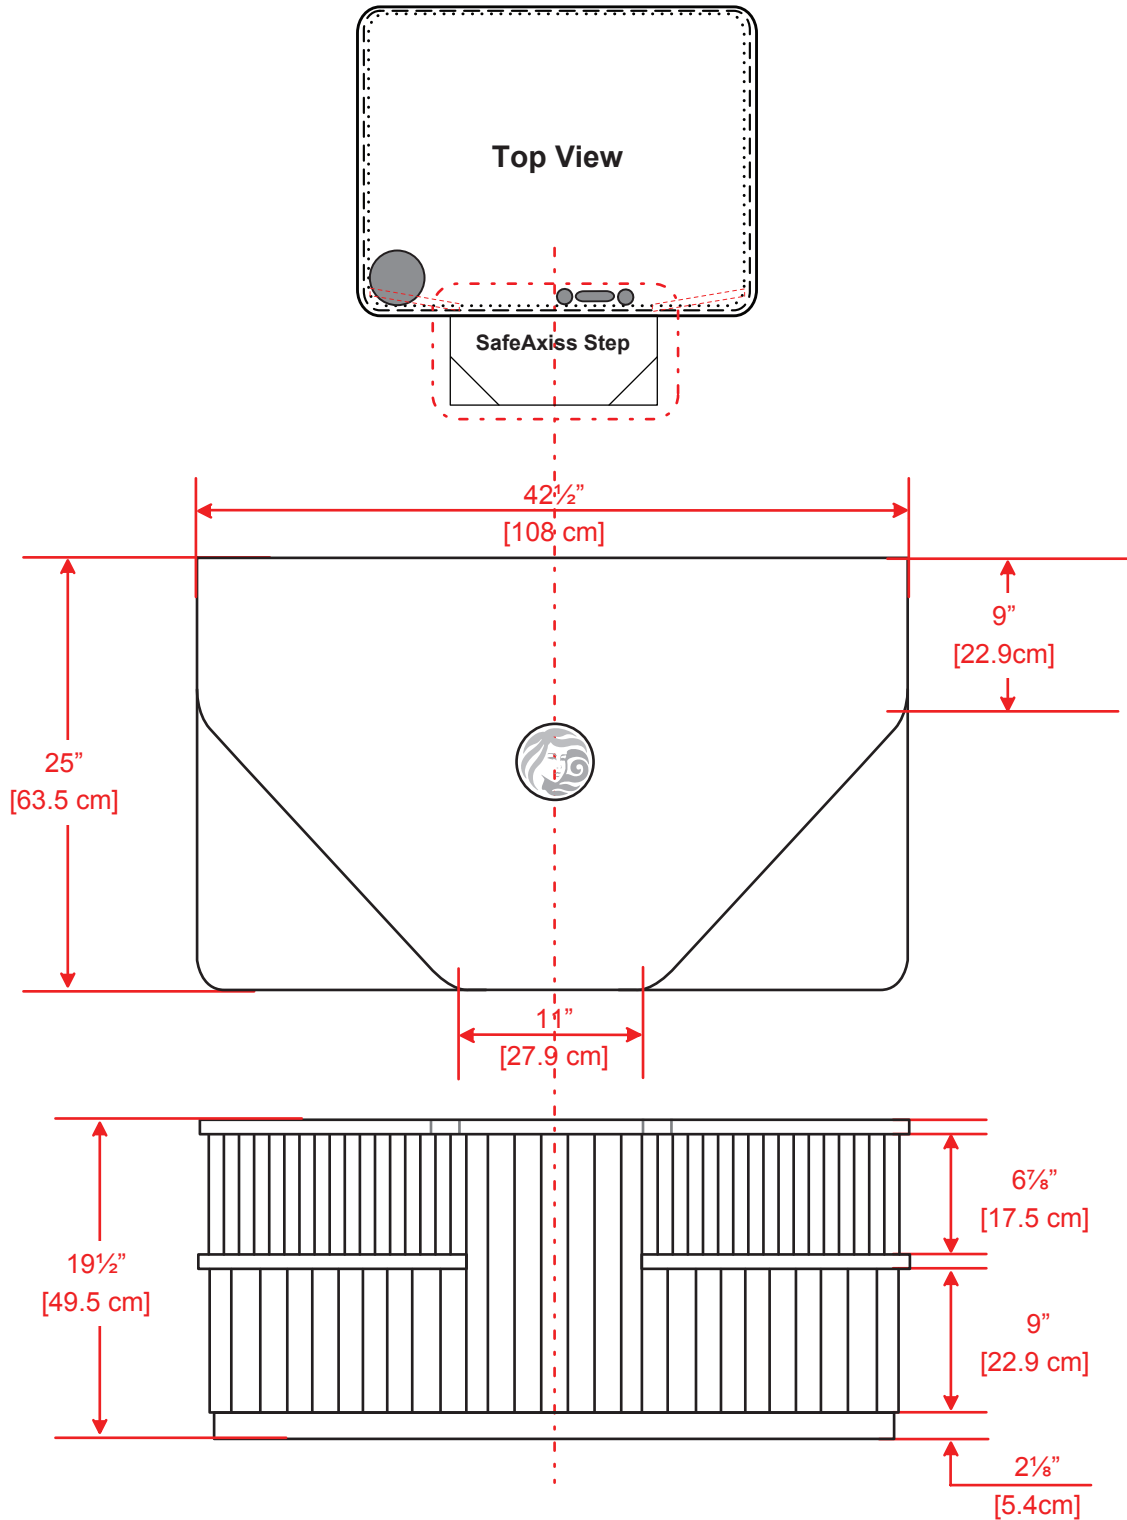

BEACHCOMBER HOT TUB EXTERIOR DIMENSIONS

720 HYBRID

* All dimensions are approximate and vary from hot tub to hot tub. For custom applications, all dimensions should be verified with your local store. Dimensions represented above apply to all hot tubs manufactured on or after November 1, 2013.

Laval Beachcomber Development Centre
1-866-389-7878 Ext. 105

SAFEAXISS STEP EXTERIOR DIMENSIONS

ALL HYBRID

* All dimensions are approximate and vary from hot tub to hot tub. For custom applications, all dimensions should be verified with your local store. Dimensions represented above apply to all hot tubs manufactured on or after November 1, 2013.