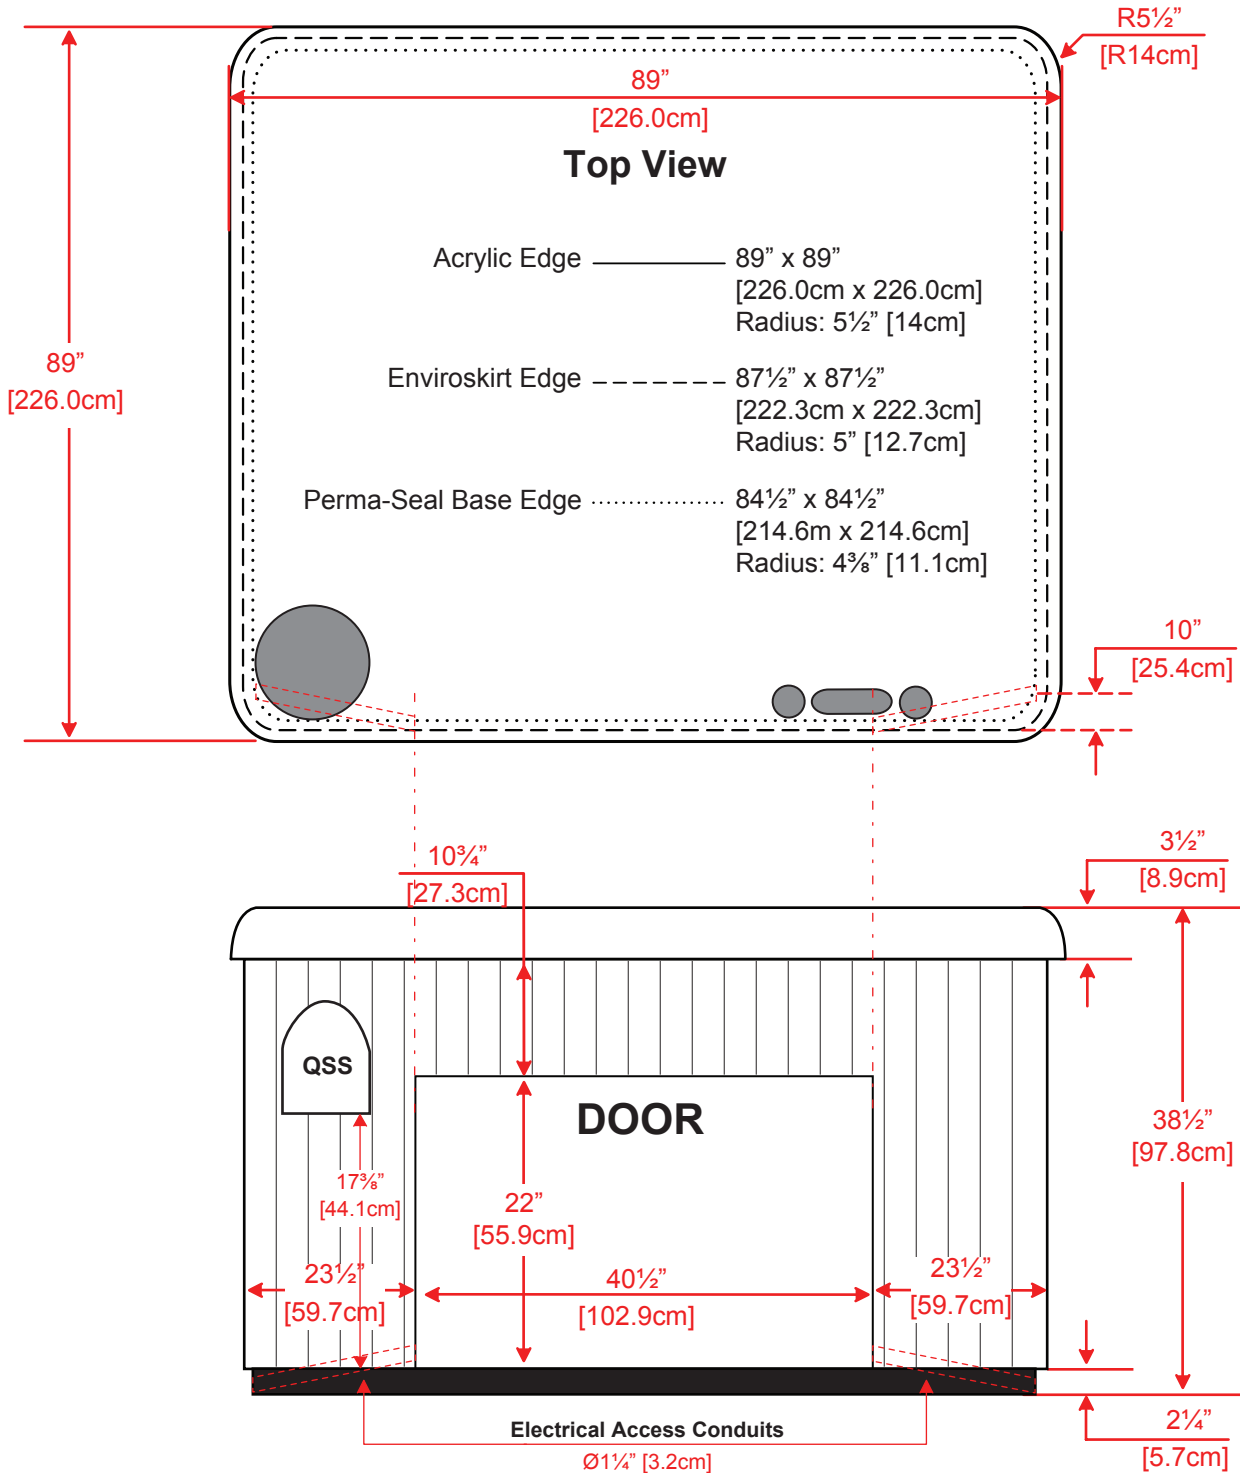

BEACHCOMBER HOT TUB EXTERIOR DIMENSIONS

380 LEEP

* All dimensions are approximate and vary from hot tub to hot tub. For custom applications, all dimensions should be verified with your local store. Dimensions represented above apply to all hot tubs manufactured on or after November 1, 2013.