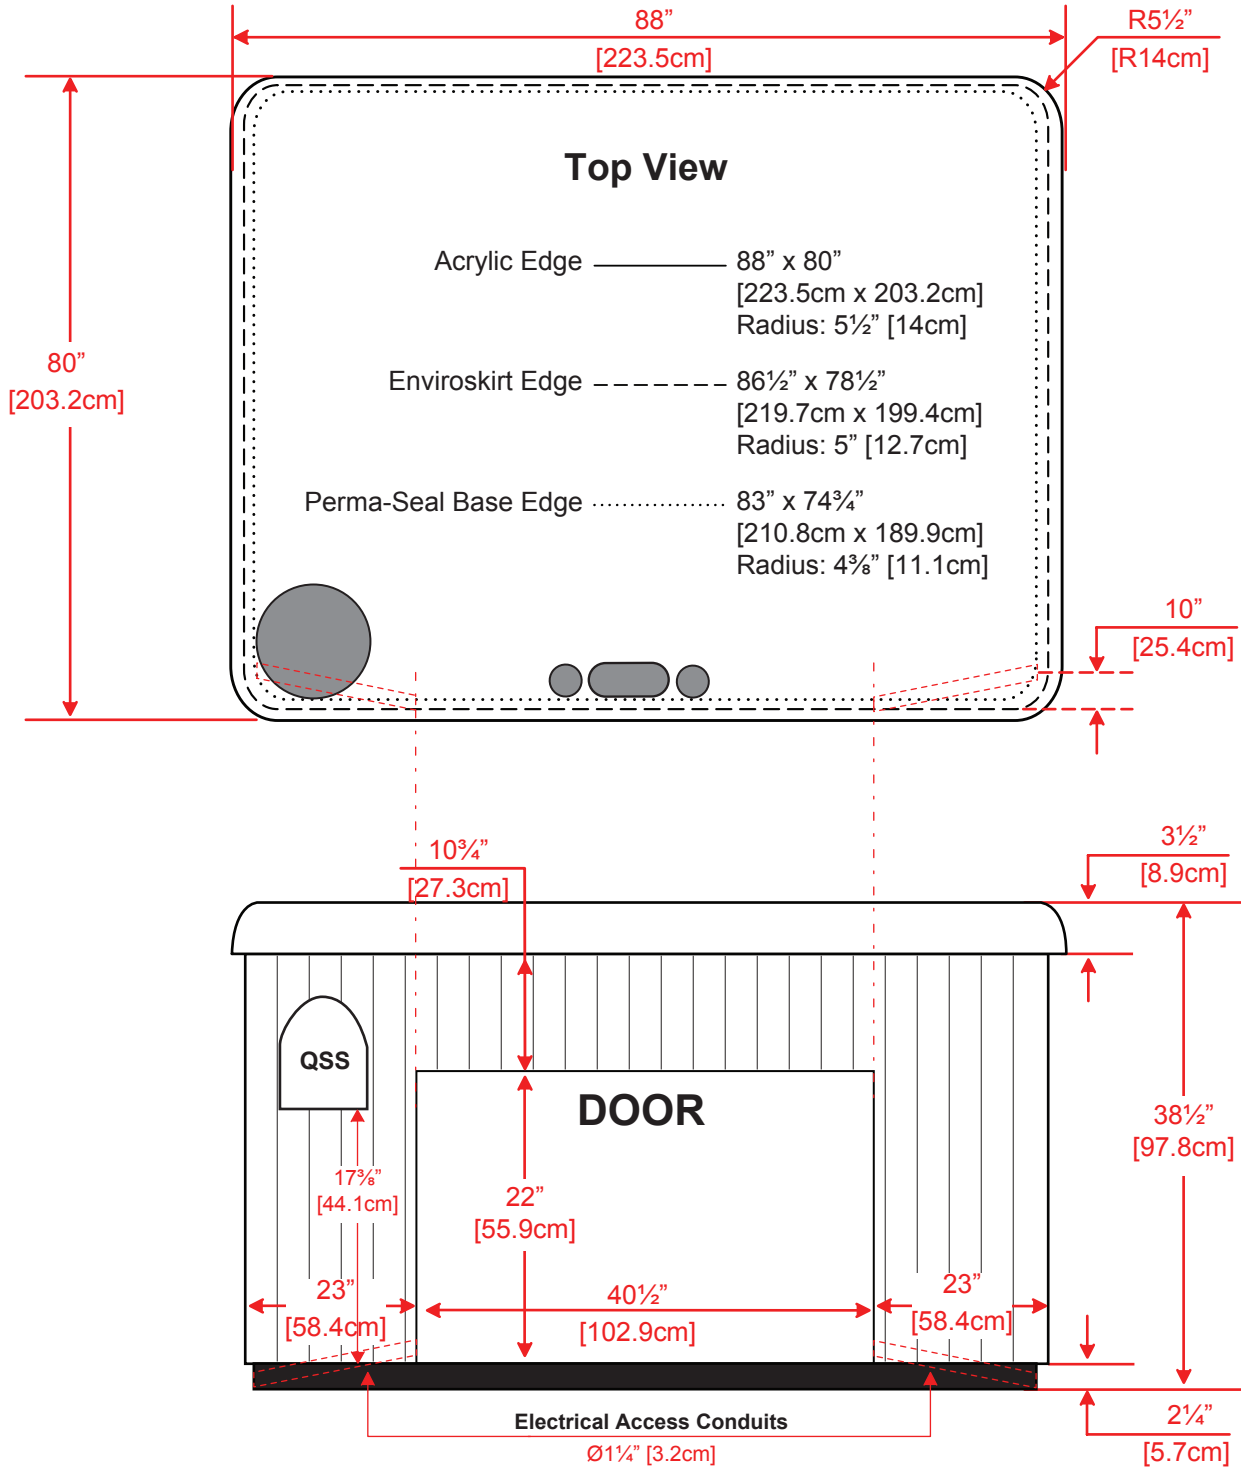

# BEACHCOMBER HOT TUB EXTERIOR DIMENSIONS

# 578 LEEP

\* All dimensions are approximate and vary from hot tub to hot tub. For custom applications, all dimensions should be verified with your local store. Dimensions represented above apply to all hot tubs manufactured on or after November 1, 2013.