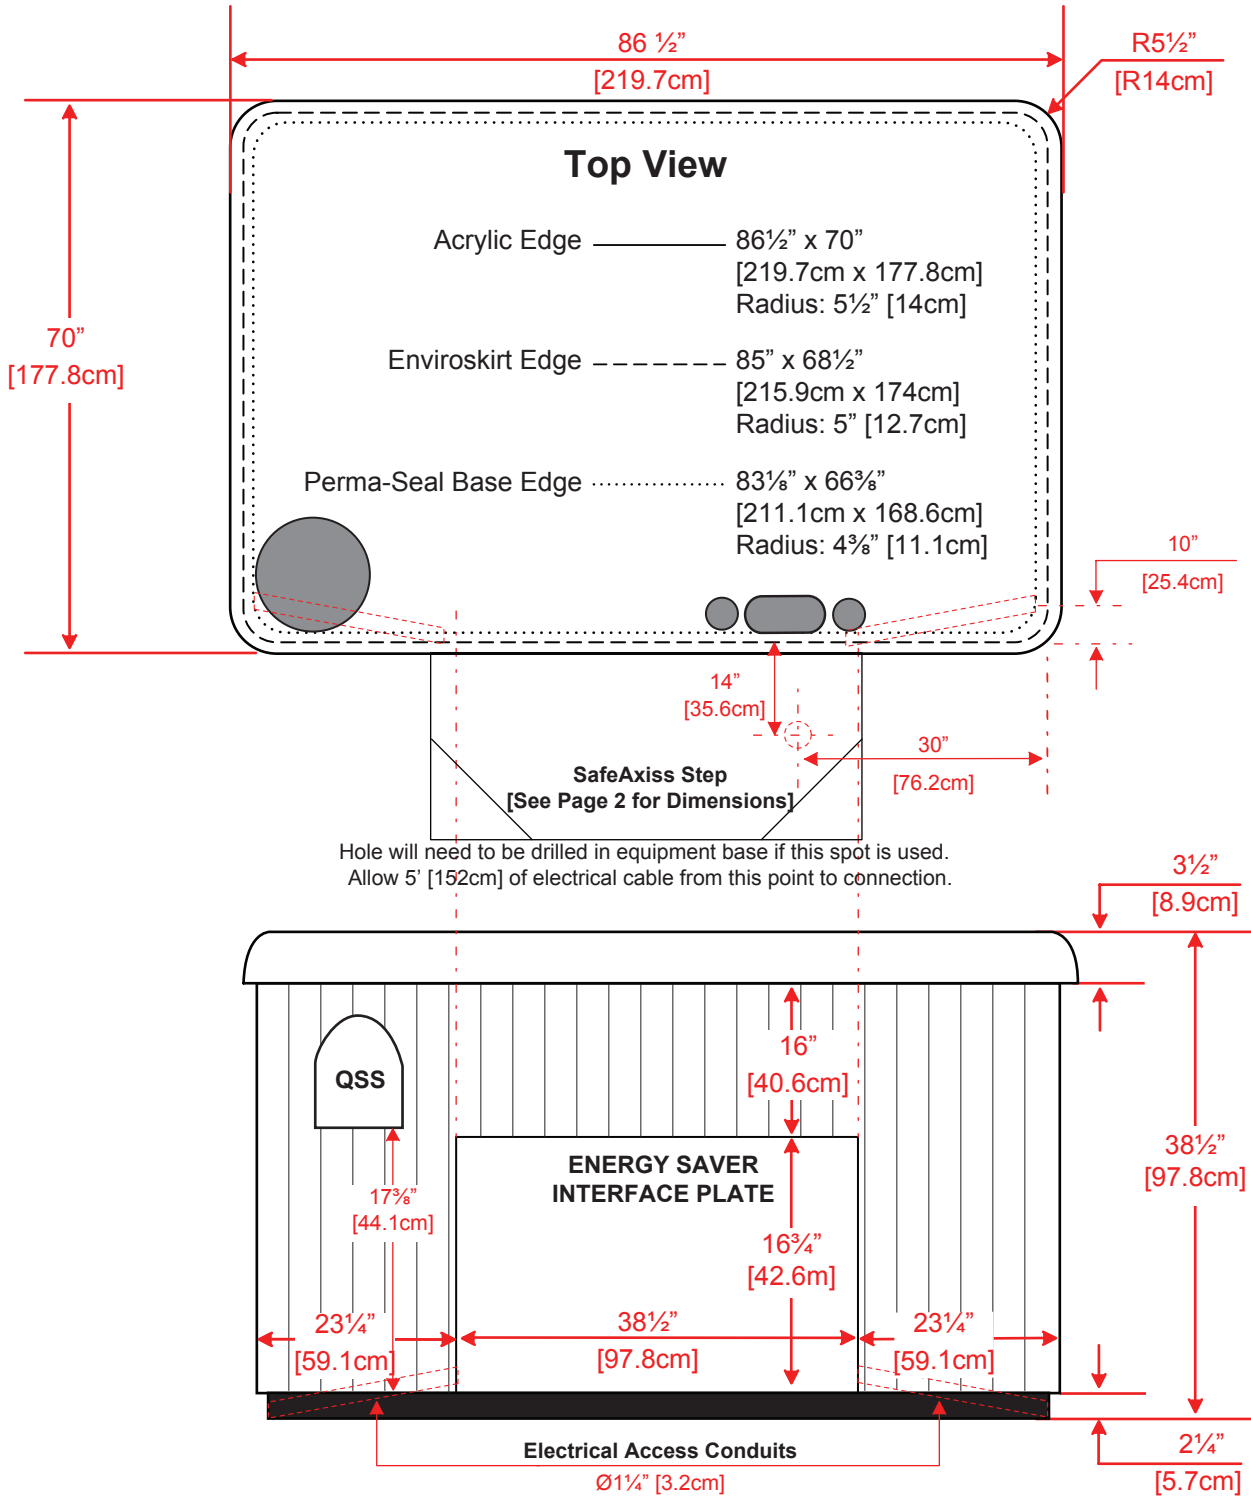

# BEACHCOMBER HOT TUB EXTERIOR DIMENSIONS

# 715 HYBRID

\* All dimensions are approximate and vary from hot tub to hot tub. For custom applications, all dimensions should be verified with your local store. Dimensions represented above apply to all hot tubs manufactured on or after November 1, 2013.

# SAFEAXISS STEP EXTERIOR DIMENSIONS