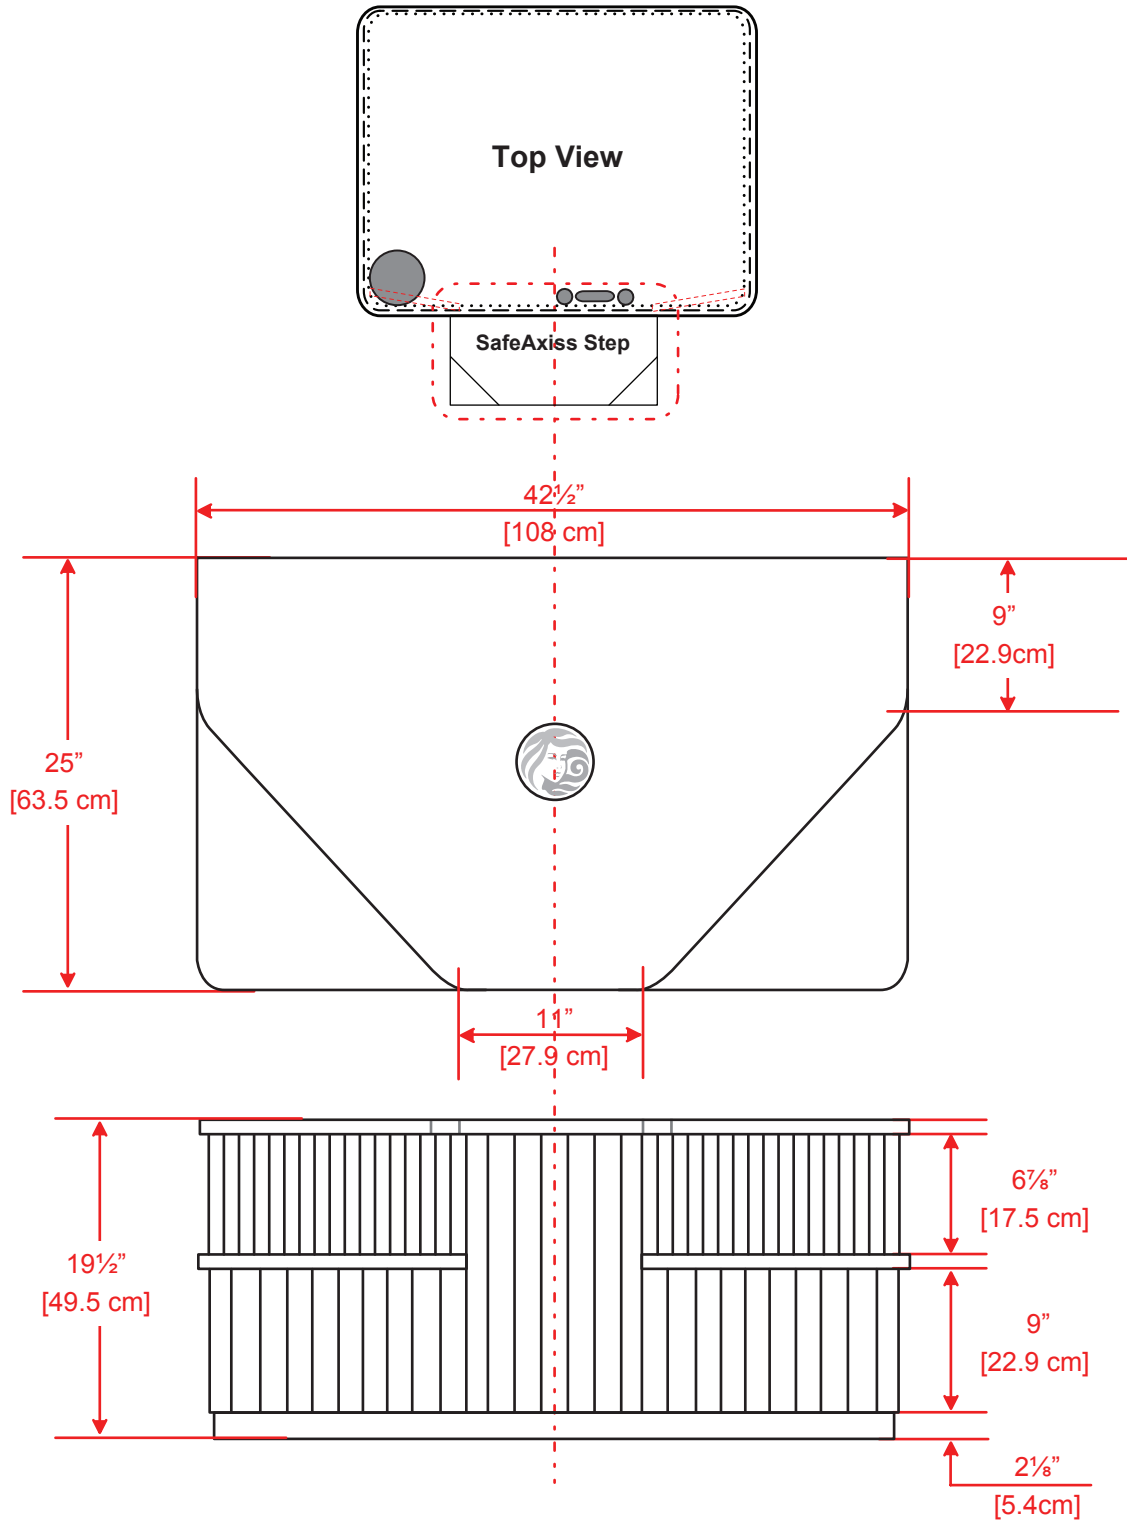

BEACHCOMBER HOT TUB EXTERIOR DIMENSIONS

360 HYBRID

* All dimensions are approximate and vary from hot tub to hot tub. For custom applications, all dimensions should be verified with your local store. Dimensions represented above apply to all hot tubs manufactured on or after November 1, 2013.

Laval Beachcomber Development Centre
1-866-389-7878 Ext. 105

SAFEAXISS STEP EXTERIOR DIMENSIONS

ALL HYBRID

* All dimensions are approximate and vary from hot tub to hot tub. For custom applications, all dimensions should be verified with your local store. Dimensions represented above apply to all hot tubs manufactured on or after November 1, 2013.