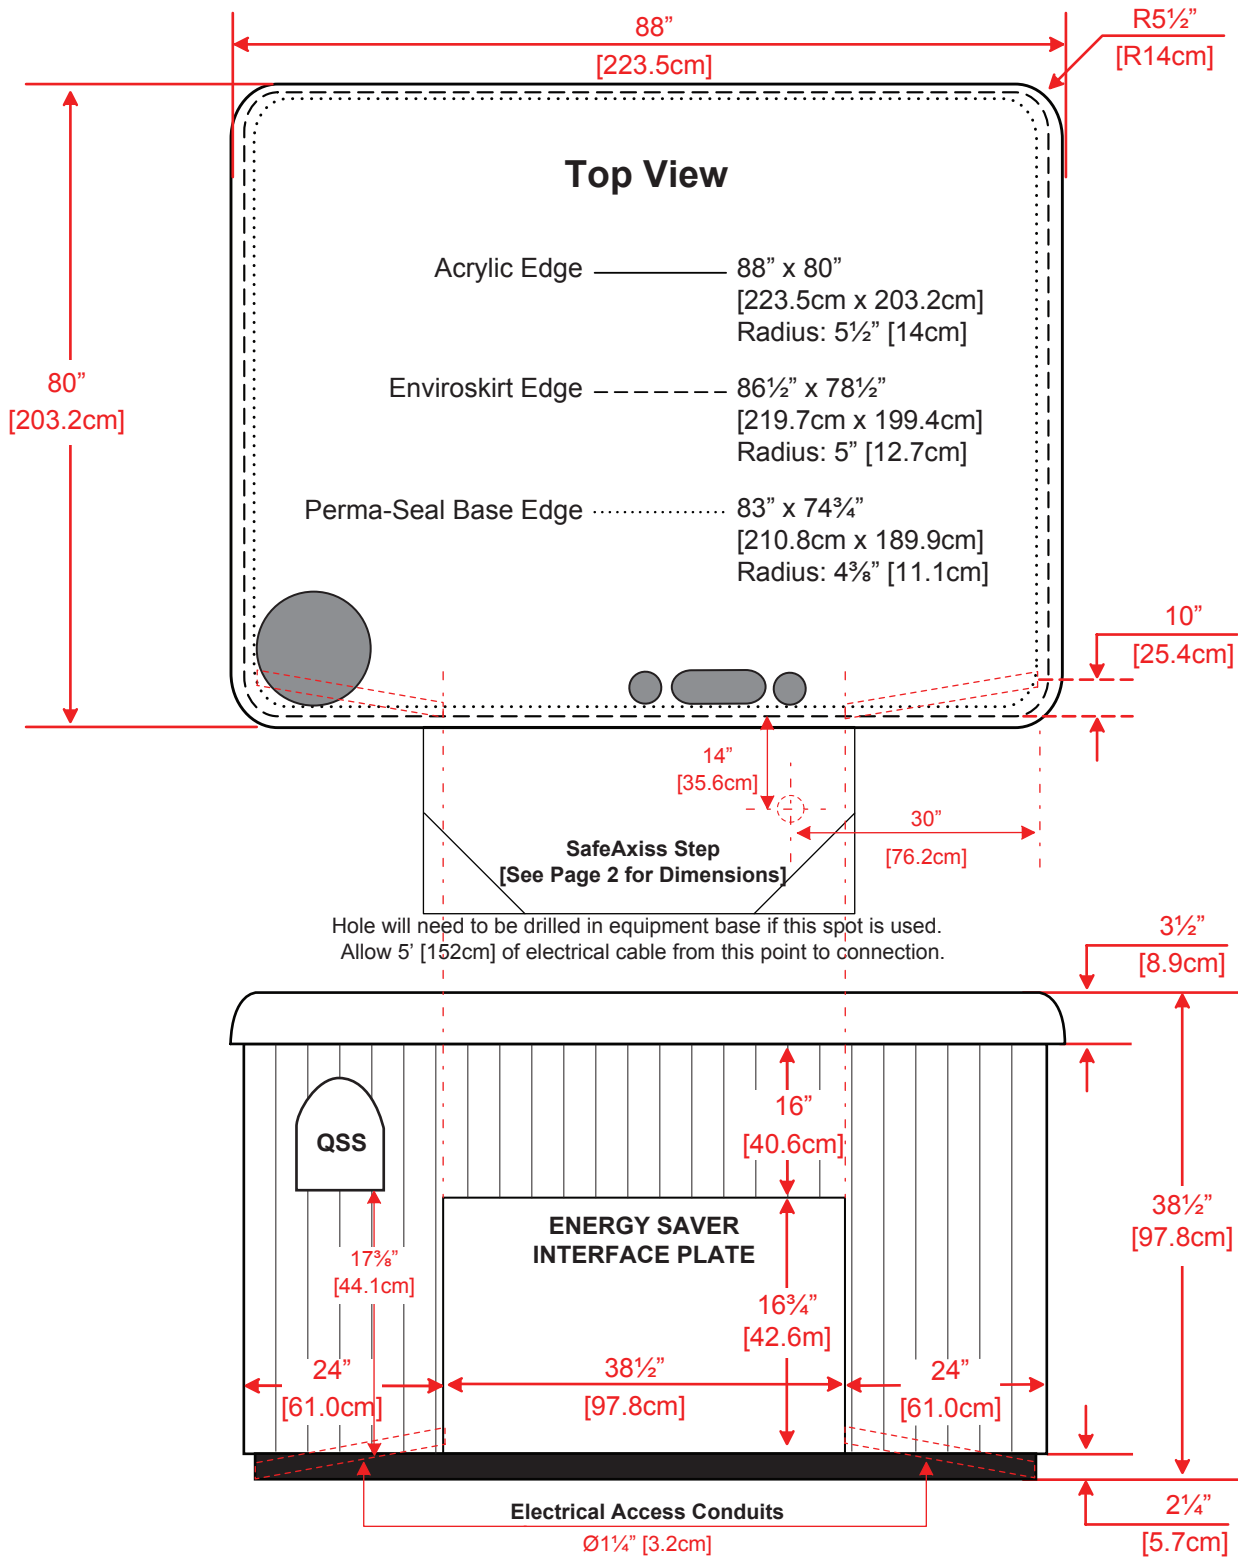

BEACHCOMBER HOT TUB EXTERIOR DIMENSIONS

360 HYBRID

* All dimensions are approximate and vary from hot tub to hot tub. For custom applications, all dimensions should be verified with your local store. Dimensions represented above apply to all hot tubs manufactured on or after November 1, 2013.

Laval Beachcomber Development Centre
1-866-389-7878 Ext. 105

SAFEAXISS STEP EXTERIOR DIMENSIONS

ALL HYBRID

* All dimensions are approximate and vary from hot tub to hot tub. For custom applications, all dimensions should be verified with your local store. Dimensions represented above apply to all hot tubs manufactured on or after November 1, 2013.