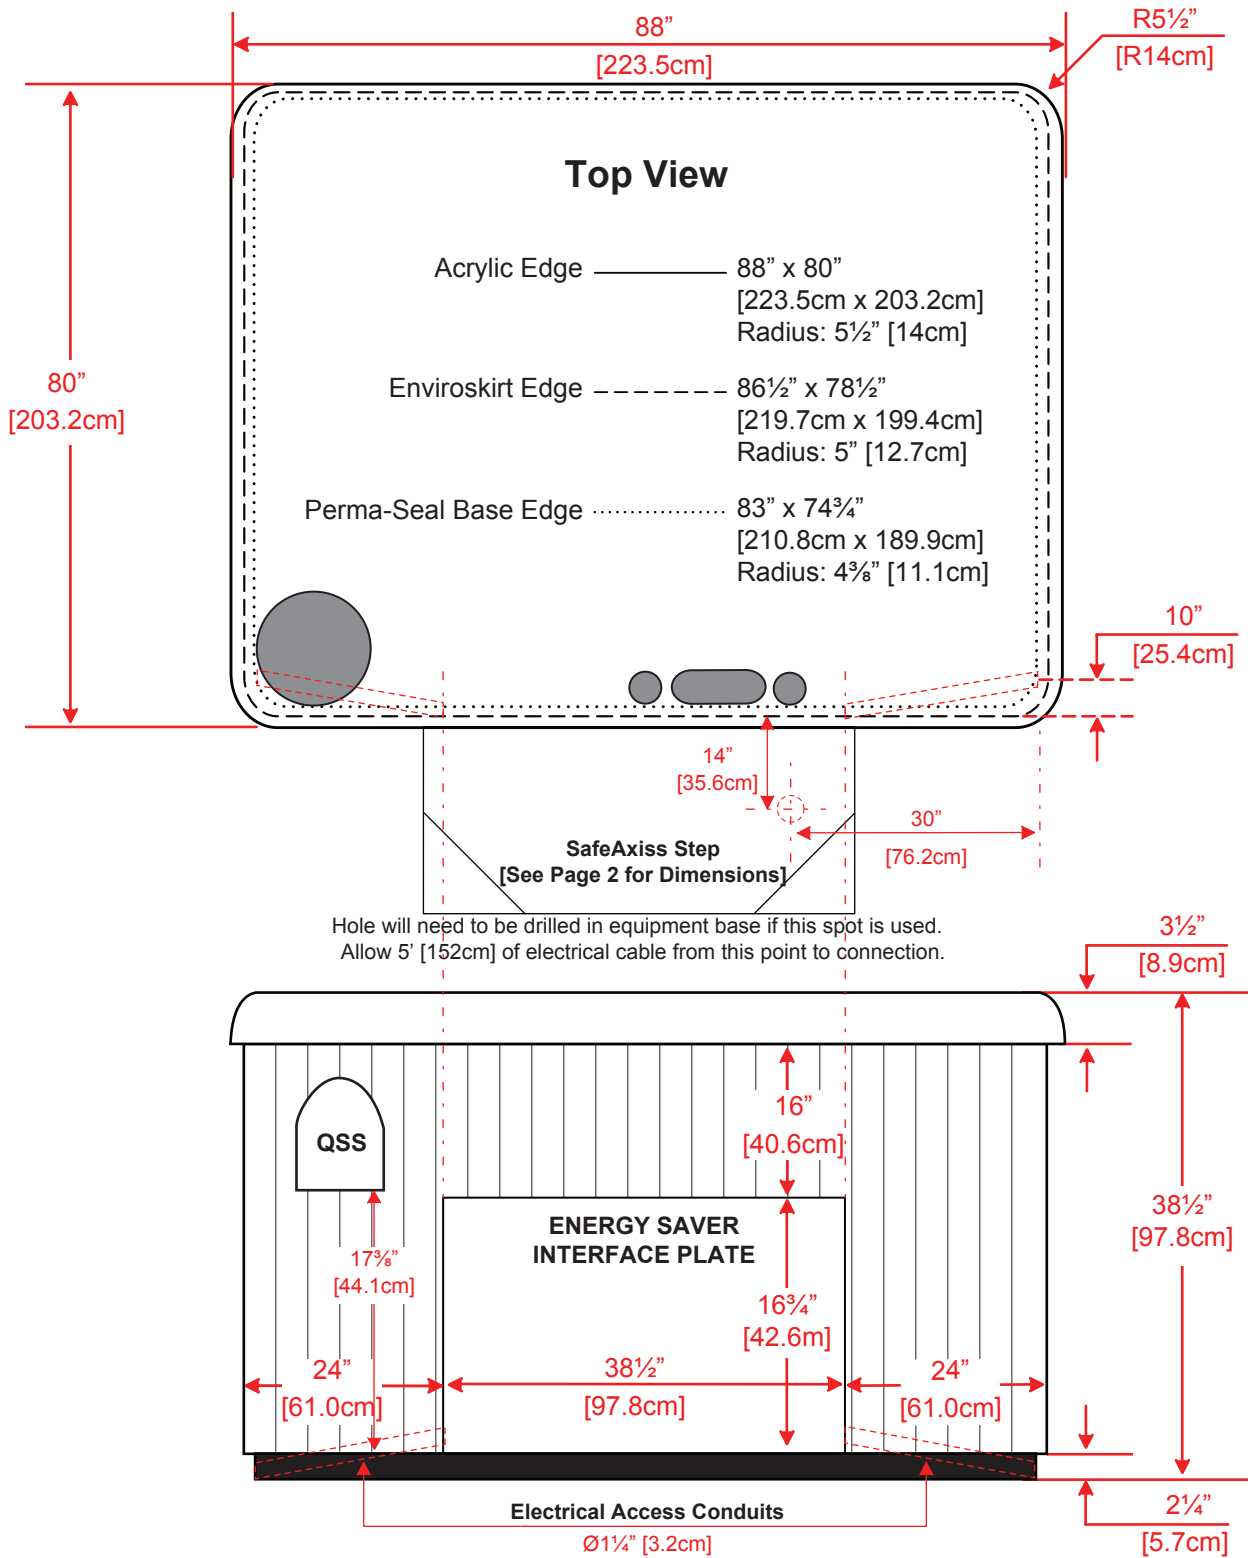

# BEACHCOMBER HOT TUB EXTERIOR DIMENSIONS

# 725 HYBRID

\* All dimensions are approximate and vary from hot tub to hot tub. For custom applications, all dimensions should be verified with your local store. Dimensions represented above apply to all hot tubs manufactured on or after November 1, 2013.

# SAFEAXISS STEP EXTERIOR DIMENSIONS