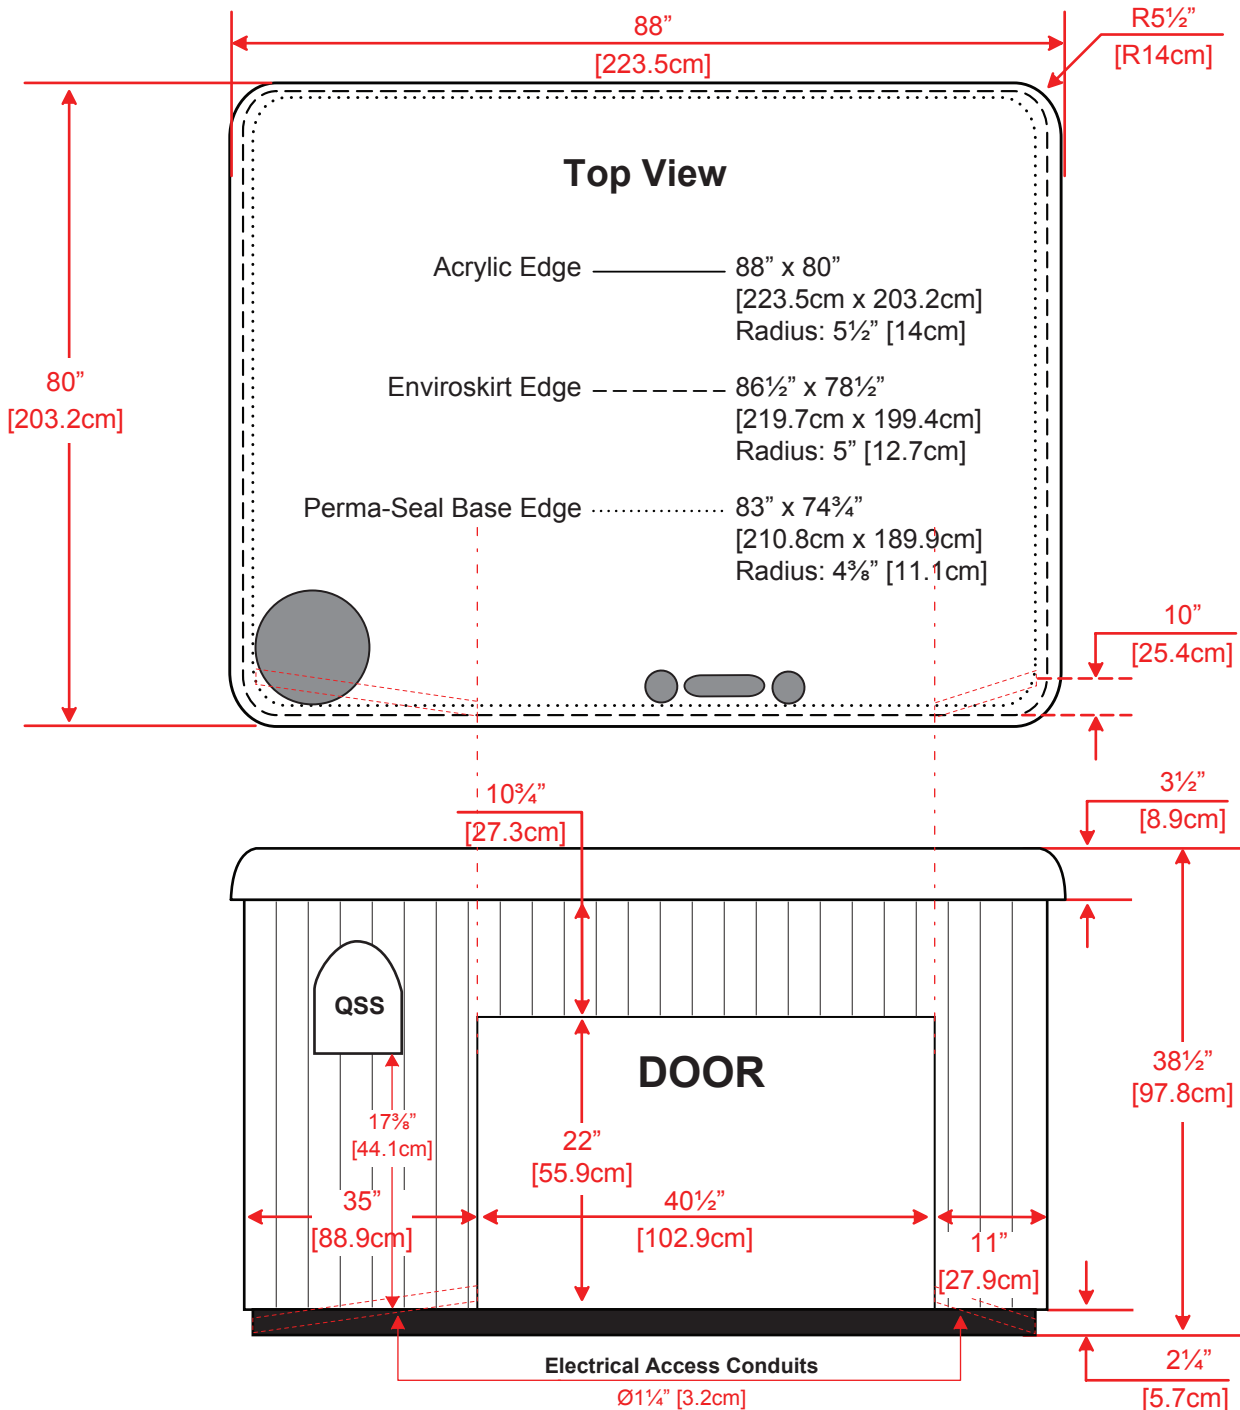

BEACHCOMBER HOT TUB EXTERIOR DIMENSIONS

350 LEEP

sadsfa

* All dimensions are approximate and vary from hot tub to hot tub. For custom applications, all dimensions should be verified with your local store. Dimensions represented above apply to all hot tubs manufactured on or after November 1, 2013.