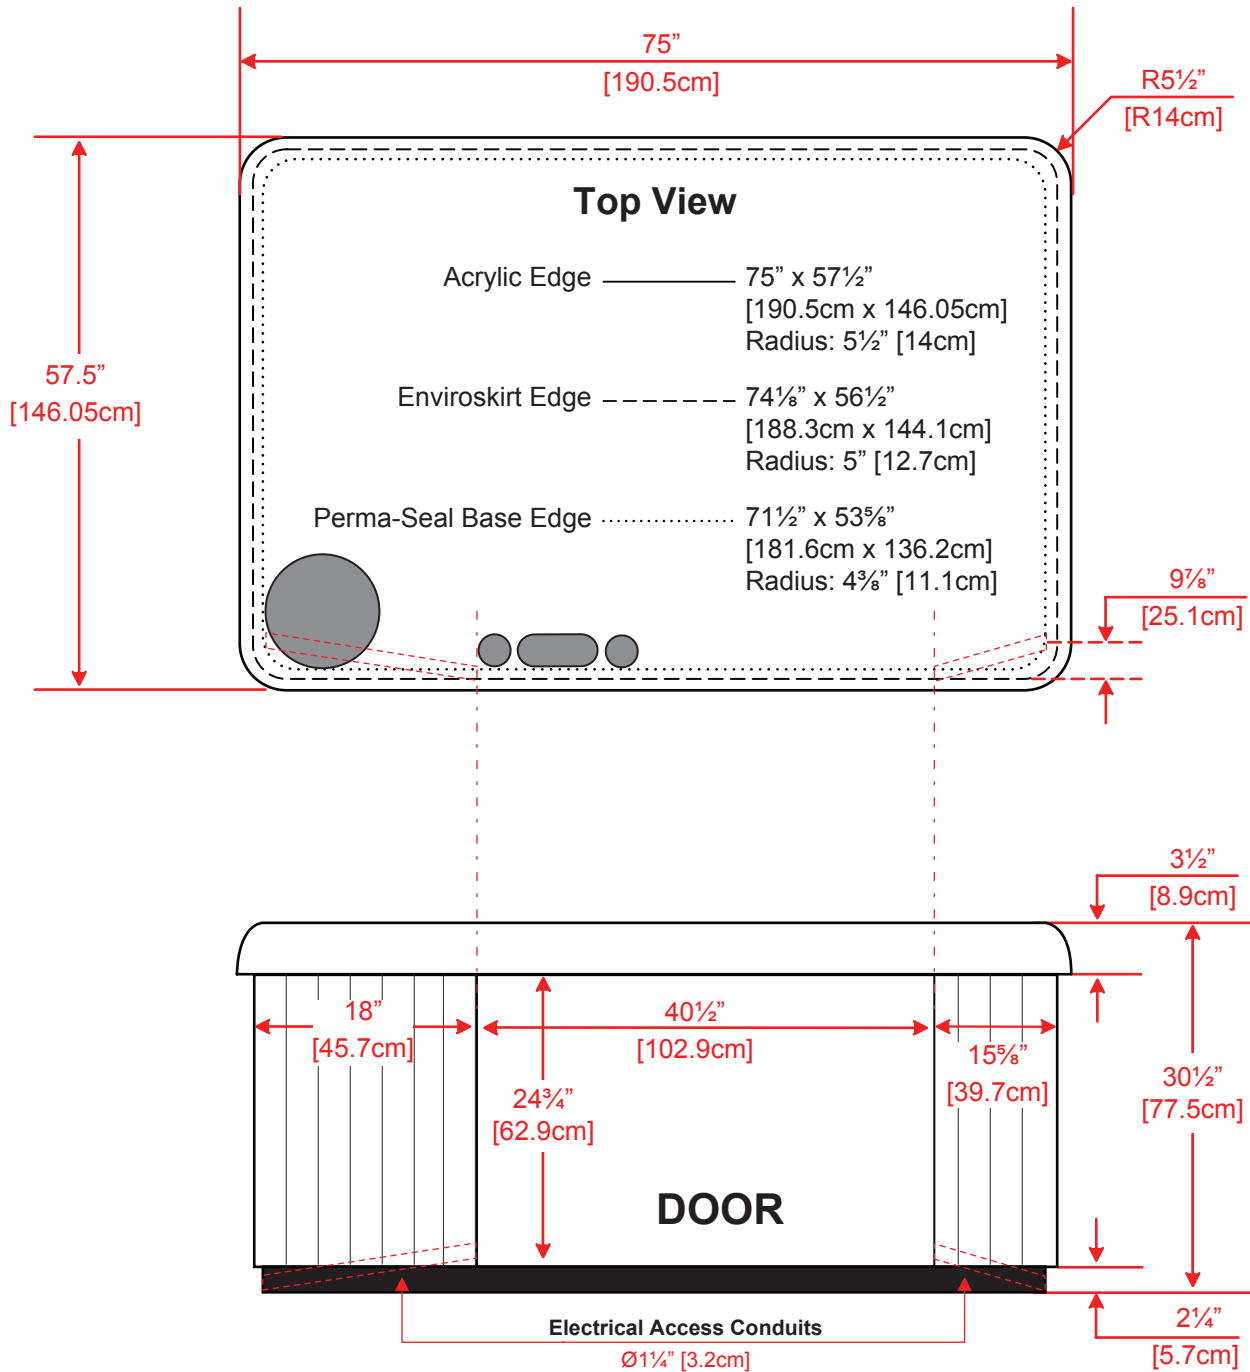

BEACHCOMBER HOT TUB EXTERIOR DIMENSIONS

520 LEEP

* All dimensions are approximate and vary from hot tub to hot tub. For custom applications, all dimensions should be verified with your local store. Dimensions represented above apply to all hot tubs manufactured on or after November 1, 2013.