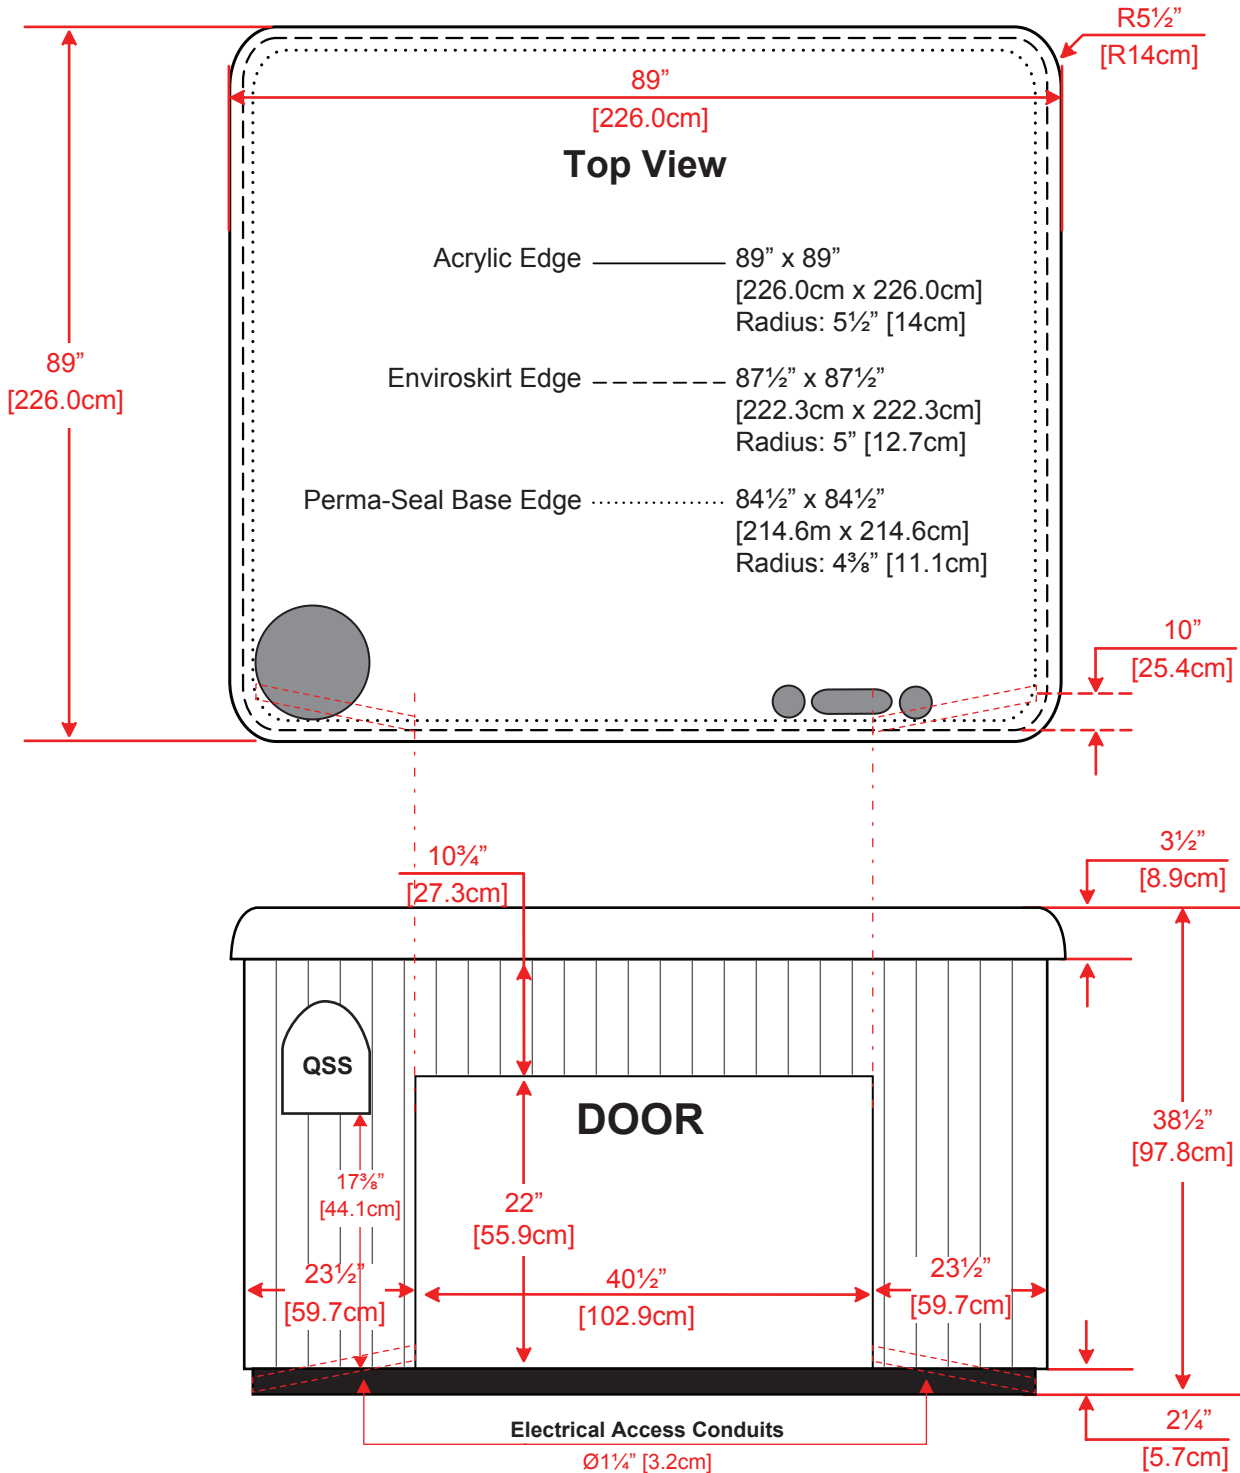

# BEACHCOMBER HOT TUB EXTERIOR DIMENSIONS

# 590/579 LEEP

\* All dimensions are approximate and vary from hot tub to hot tub. For custom applications, all dimensions should be verified with your local store. Dimensions represented above apply to all hot tubs manufactured on or after November 1, 2013.